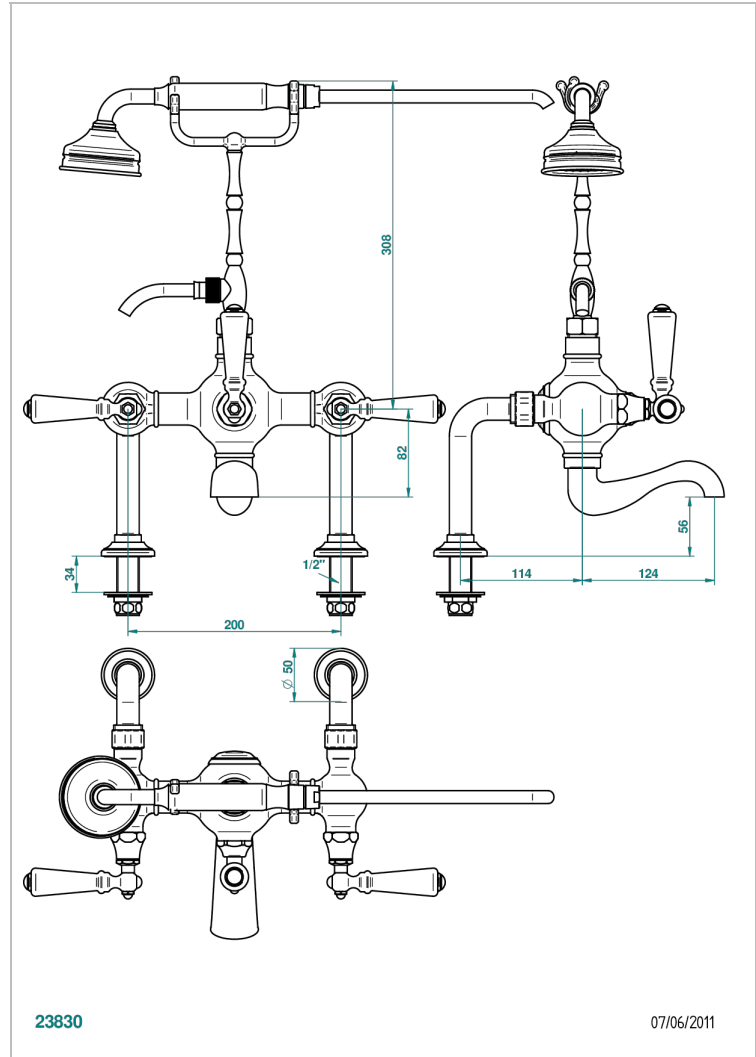

1900 WITH LEVER

G28-14G

Rim mounted 2-hole bath/telephone shower mixer, shower and hose , 200 mm centres

CHARACTERISTIC

- 1900 with lever
- Rim mounted 2-hole bath/telephone shower mixer, shower and hose , 200 mm centres

TECHNICAL SPECS

- Recommandé : 3 bars (max. 5 bars) - Advised : 43,5 psi (max. 72 psi)
- Bec : 75 l/min à 3 bars - Douchette : 9,5 l/min à 3 bars
- Spout : 19,8 gpm at 43.5 psi - Handshower : 2.5 gpm at 43.5 psi

AVAILABLE FINITIONS

Antique nickel - H28
Black ceram - D30
Blush PVD - H62
Brass color PVD - H49
Brown bronze color PVD - F33
Gold color PVD - H52

Graphite PVD - H64
Lacquered light bronze - D01
Matt Umber PVD - H67
Matt blush PVD - H60
Matt brass color PVD - H50
Matt brown bronze color PVD - F34