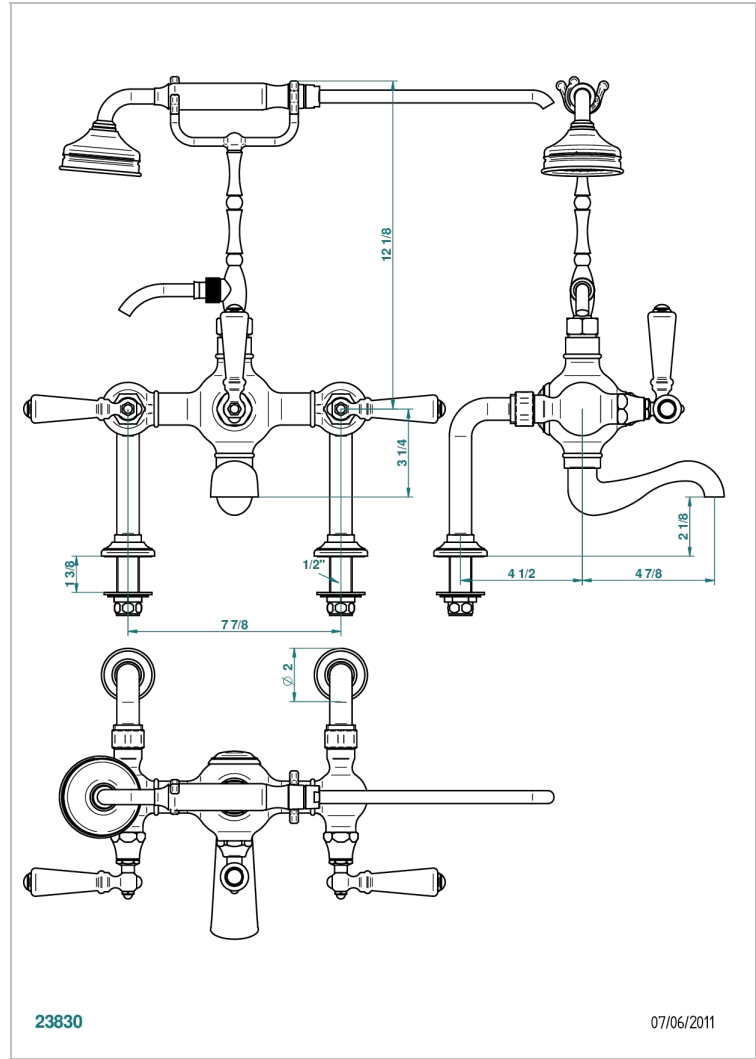

1900 WITH LEVER

G28-14G

Rim mounted 2-hole bath/telephone shower mixer, shower and hose , 200 mm centres

THG[®]
PARIS

CHARACTERISTIC

- 1900 with lever
- Rim mounted 2-hole bath/telephone shower mixer, shower and hose , 200 mm centres

TECHNICAL SPECS

- Recommandé : 3 bars (max. 5 bars) - Advised : 43,5 psi (max. 72 psi)
- Bec : 75 l/min à 3 bars - Douchette : 9,5 l/min à 3 bars
- Spout : 19,8 gpm at 43.5 psi - Handshower : 2.5 gpm at 43.5 psi

AVAILABLE FINITIONS

Antique nickel - H28
Black ceram - D30
Blush PVD - H62
Brass color PVD - H49
Brown bronze color PVD - F33
Gold color PVD - H52

Graphite PVD - H64
Lacquered light bronze - D01
Matt Umber PVD - H67
Matt blush PVD - H60
Matt brass color PVD - H50
Matt brown bronze color PVD - F34