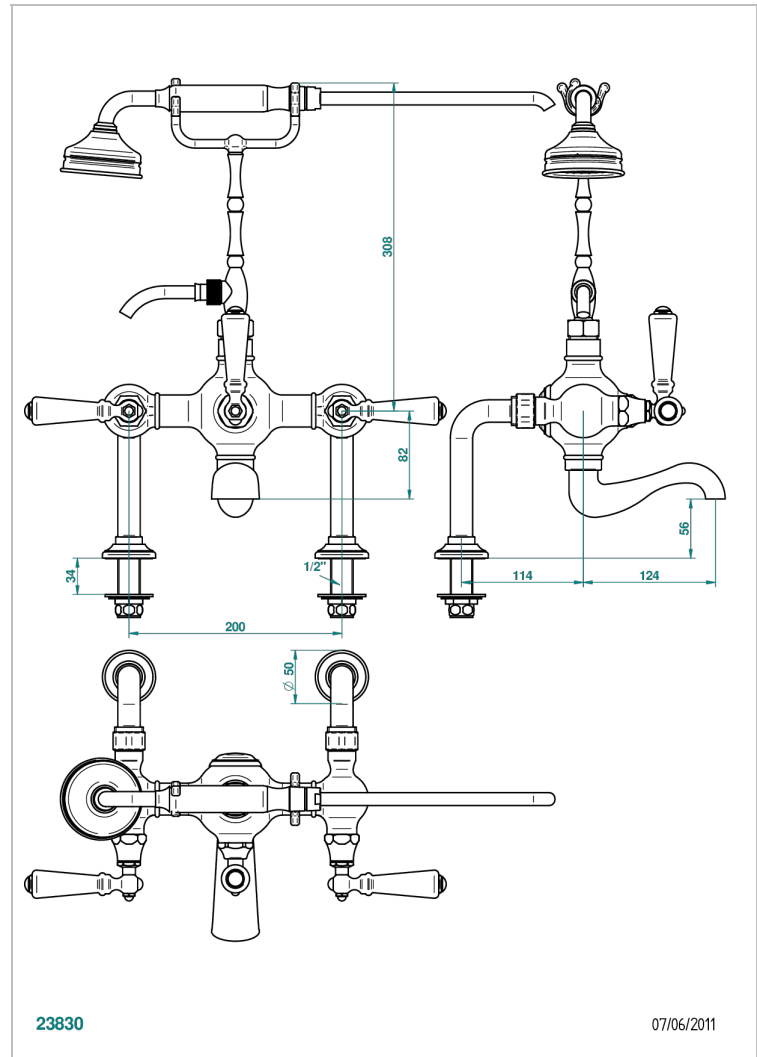

# 1900 WITH LEVER

G28-14G

Rim mounted 2-hole bath/telephone shower mixer, shower and hose , 200 mm centres

## CHARACTERISTIC

- 1900 with lever
- Rim mounted 2-hole bath/telephone shower mixer, shower and hose , 200 mm centres

## TECHNICAL SPECS

- Recommandé : 3 bars (max. 5 bars) - Advised : 43,5 psi (max. 72 psi)
- Bec : 75 l/min à 3 bars - Douchette : 9,5 l/min à 3 bars
- Spout : 19,8 gpm at 43.5 psi - Handshower : 2.5 gpm at 43.5 psi

## AVAILABLE FINITIONS

Antique nickel - H28  
Black ceram - D30  
Blush PVD - H62  
Brass color PVD - H49  
Brown bronze color PVD - F33  
Gold color PVD - H52

Graphite PVD - H64  
Lacquered light bronze - D01  
Matt Umber PVD - H67  
Matt blush PVD - H60  
Matt brass color PVD - H50  
Matt brown bronze color PVD - F34