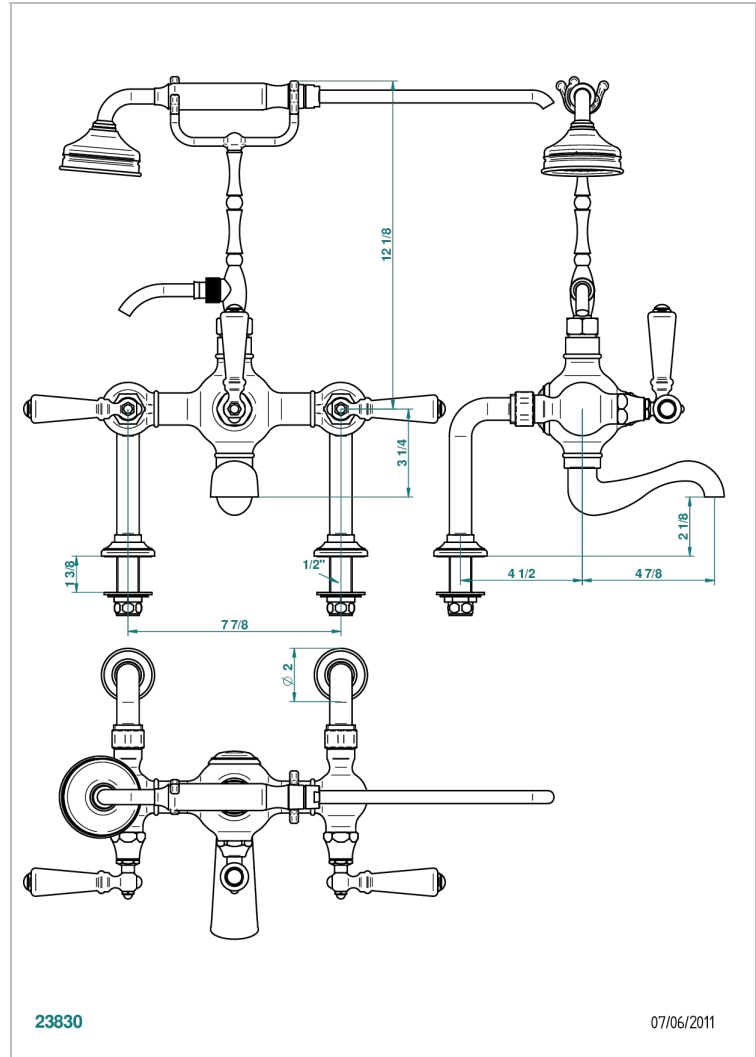

# 1900 WITH LEVER

G28-14G

Rim mounted 2-hole bath/telephone shower mixer, shower and hose , 200 mm centres

## CHARACTERISTIC

- 1900 with lever
- Rim mounted 2-hole bath/telephone shower mixer, shower and hose , 200 mm centres

## TECHNICAL SPECS

- Recommandé : 3 bars (max. 5 bars) - Advised : 43,5 psi (max. 72 psi)
- Bec : 75 l/min à 3 bars - Douchette : 9,5 l/min à 3 bars
- Spout : 19,8 gpm at 43.5 psi - Handshower : 2.5 gpm at 43.5 psi

## AVAILABLE FINITIONS

Antique nickel - H28  
Black ceram - D30  
Blush PVD - H62  
Brass color PVD - H49  
Brown bronze color PVD - F33  
Gold color PVD - H52

Graphite PVD - H64  
Lacquered light bronze - D01  
Matt Umber PVD - H67  
Matt blush PVD - H60  
Matt brass color PVD - H50  
Matt brown bronze color PVD - F34