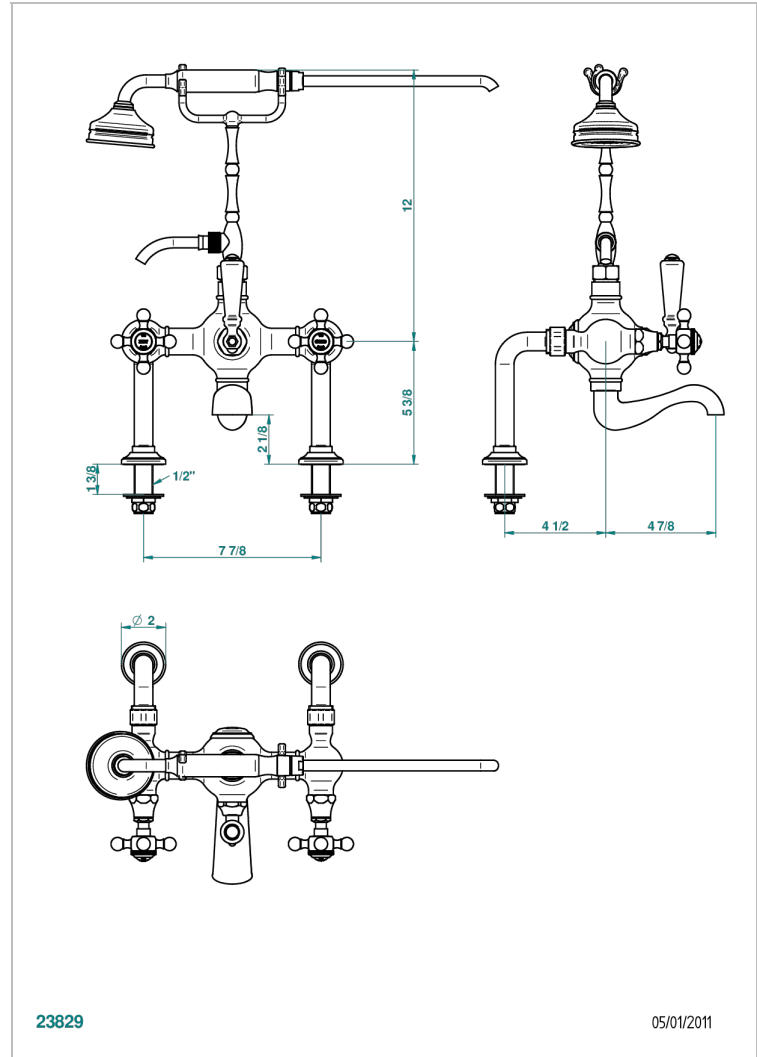

Rim mounted 2-hole bath/telephone shower mixer, shower and hose , 200 mm centres

23829

05/01/2011

CHARACTERISTIC

- 1900
- Rim mounted 2-hole bath/telephone shower mixer, shower and hose , 200 mm centres

TECHNICAL SPECS

- Recommandé : 3 bars (max. 5 bars) - Advised : 43,5 psi (max. 72 psi)
- Bec : 75 l/min à 3 bars - Douchette : 9,5 l/min à 3 bars
- Spout : 19,8 gpm at 43.5 psi - Handshower : 2.5 gpm at 43.5 psi

AVAILABLE FINITIONS