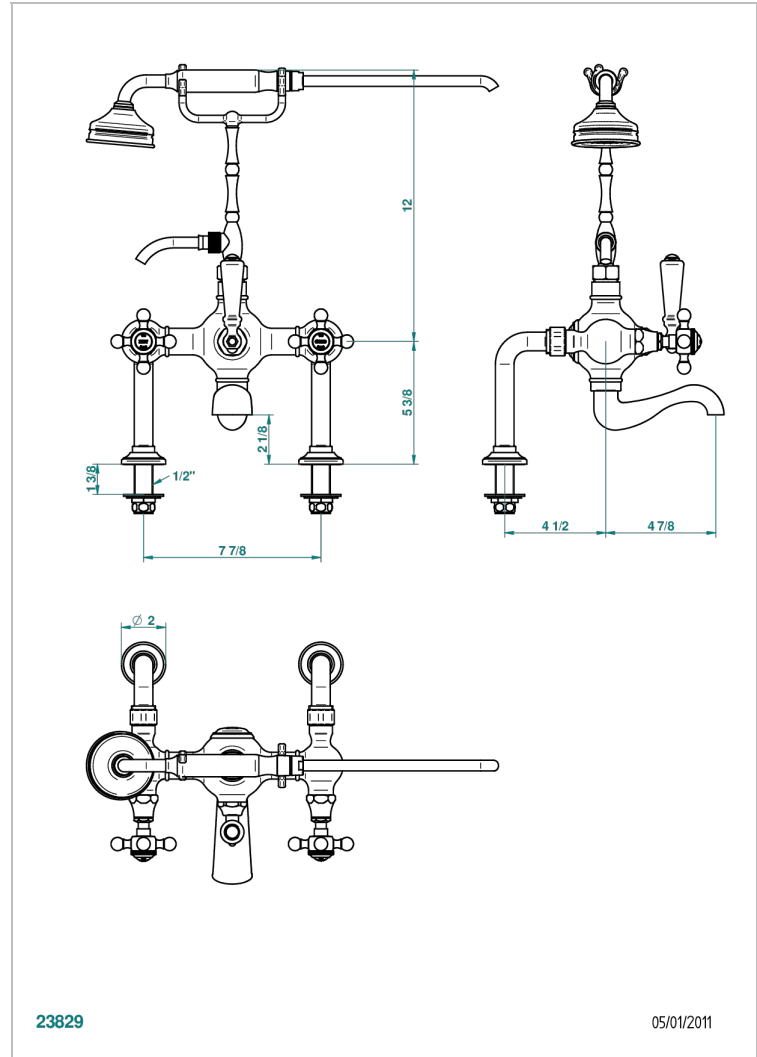

Rim mounted 2-hole bath/telephone shower mixer, shower and hose , 200 mm centres

### CHARACTERISTIC

- 1900
- Rim mounted 2-hole bath/telephone shower mixer, shower and hose , 200 mm centres

### TECHNICAL SPECS

- Recommandé : 3 bars (max. 5 bars) - Advised : 43,5 psi (max. 72 psi)
- Bec : 75 l/min à 3 bars - Douchette : 9,5 l/min à 3 bars
- Spout : 19,8 gpm at 43.5 psi - Handshower : 2.5 gpm at 43.5 psi