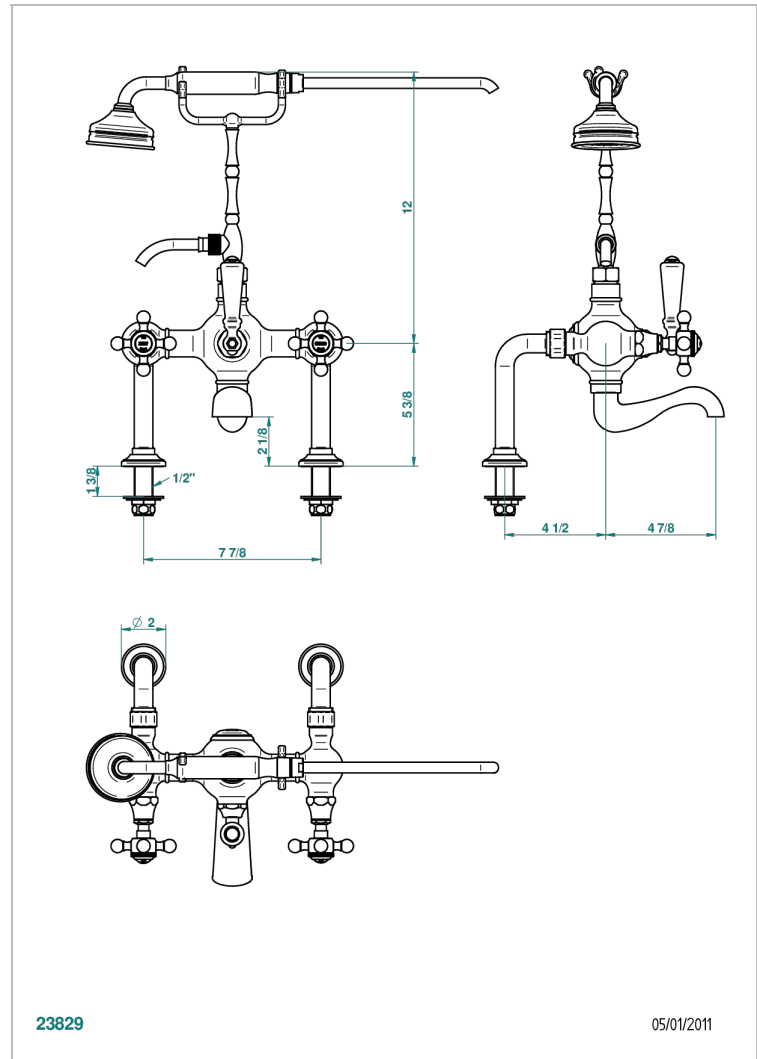

Rim mounted 2-hole bath/telephone shower mixer, shower and hose , 200 mm centres

CHARACTERISTIC

- 1900
- Rim mounted 2-hole bath/telephone shower mixer, shower and hose , 200 mm centres

TECHNICAL SPECS

- Recommandé : 3 bars (max. 5 bars) - Advised : 43,5 psi (max. 72 psi)
- Bec : 75 l/min à 3 bars - Douchette : 9,5 l/min à 3 bars
- Spout : 19,8 gpm at 43.5 psi - Handshower : 2.5 gpm at 43.5 psi

AVAILABLE FINITIONS

Antique nickel - H28
Black ceram - D30
Blush PVD - H62
Brass color PVD - H49
Brown bronze color PVD - F33
Gold color PVD - H52

Graphite PVD - H64
Lacquered light bronze - D01
Matt Umber PVD - H67
Matt blush PVD - H60
Matt brass color PVD - H50
Matt brown bronze color PVD - F34