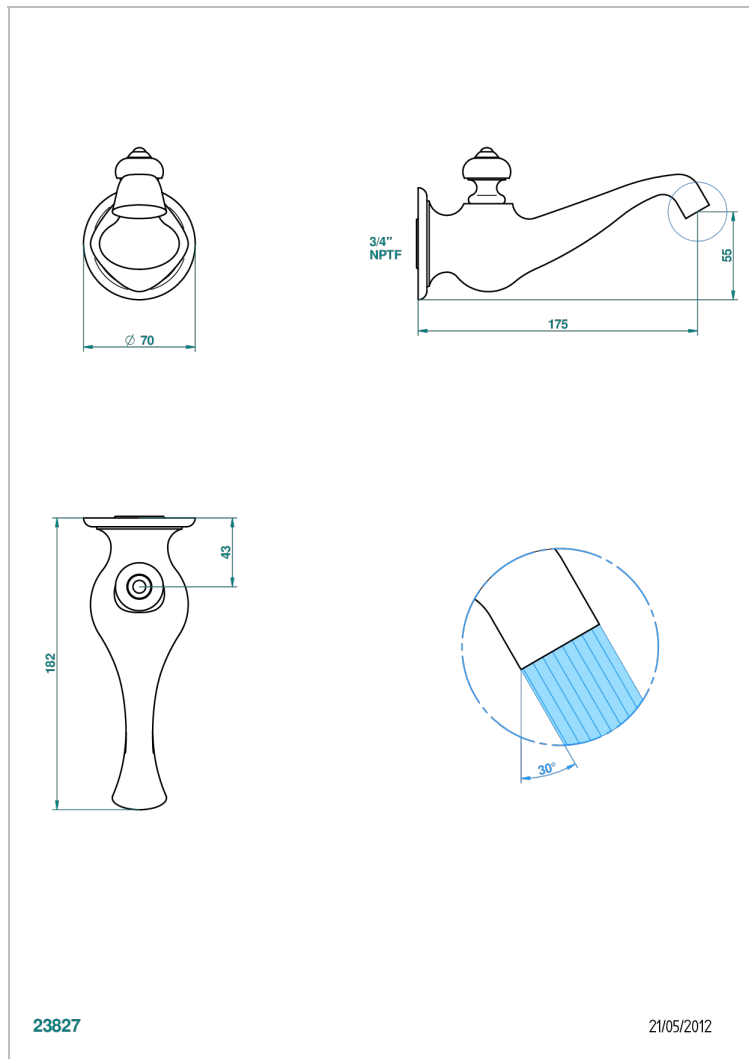

# BROADWAY WITH WHITE PORCELAIN LEVER HANDLES

A04-22G/US

Wall mounted tub spout