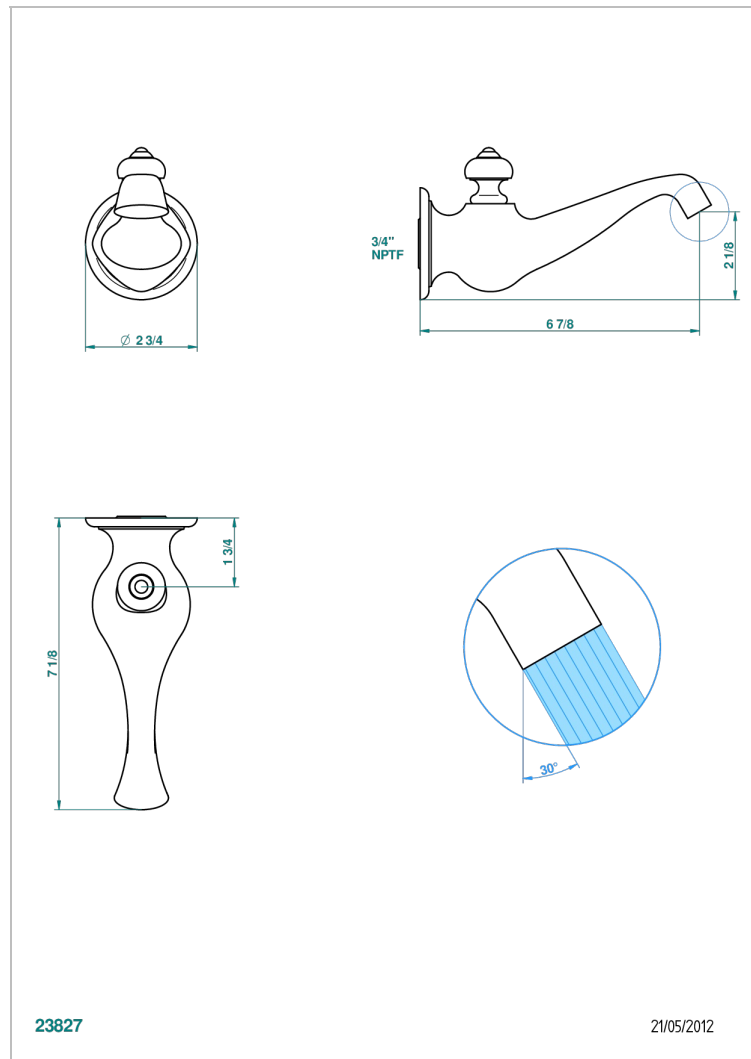

BROADWAY WITH WHITE PORCELAIN LEVER HANDLES

A04-22G/US

Wall mounted tub spout

CHARACTERISTIC

- ASME : ASME A112.18.1-2011/CSA B125.1-11

STANDARDS

AVAILABLE FINITIONS

Black ceram - D30