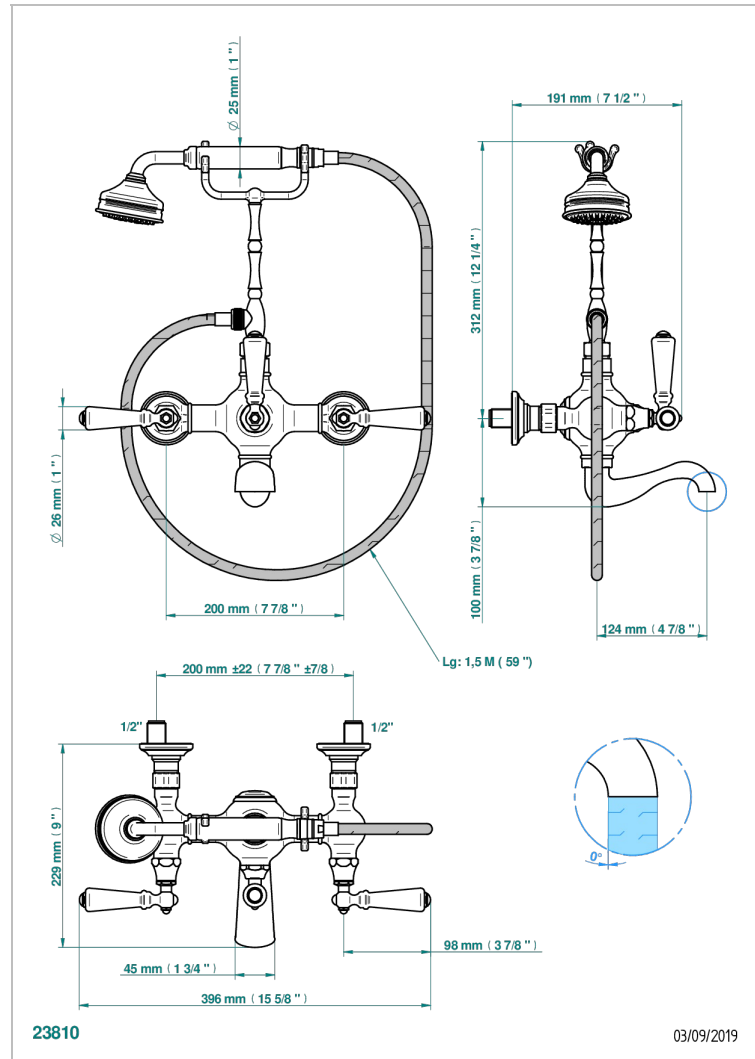

CHARLESTON WITH LEVER

G75-14B

THG[®]
PARIS

Wall mounted 2-hole bath/telephone shower mixer, shower and hose, 200 mm centres

CHARACTERISTIC

- Charleston with lever
- Wall mounted 2-hole bath/telephone shower mixer, shower and hose, 200 mm centres

TECHNICAL SPECS

- Recommandé : 3 bars (max. 5 bars) - Advised : 43,5 psi (max. 72 psi)
- Bec : 75 l/min à 3 bars - Douchette : 9,5 l/min à 3 bars
- Spout : 19,8 gpm at 43.5 psi - Handshower : 2.5 gpm at 43.5 psi

AVAILABLE FINITIONS

Antique nickel - H28
Black ceram - D30
Blush PVD - H62
Brass color PVD - H49
Brown bronze color PVD - F33
Gold color PVD - H52

Graphite PVD - H64
Lacquered light bronze - D01
Matt Umber PVD - H67
Matt blush PVD - H60
Matt brass color PVD - H50
Matt brown bronze color PVD - F34