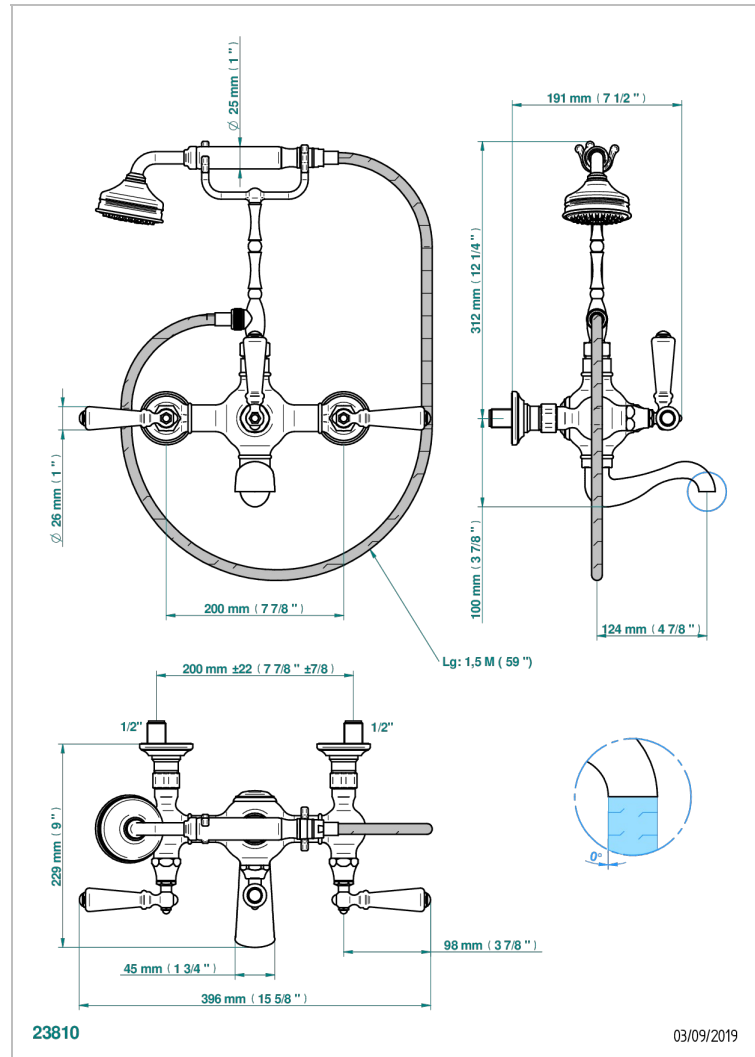

CHARLESTON WITH LEVER

G75-14B

THG[®]
PARIS

Wall mounted 2-hole bath/telephone shower mixer, shower and hose, 200 mm centres

CHARACTERISTIC

- Charleston with lever
- Wall mounted 2-hole bath/telephone shower mixer, shower and hose, 200 mm centres

TECHNICAL SPECS

- Recommandé : 3 bars (max. 5 bars) - Advised : 43,5 psi (max. 72 psi)
- Bec : 75 l/min à 3 bars - Douchette : 9,5 l/min à 3 bars
- Spout : 19,8 gpm at 43.5 psi - Handshower : 2.5 gpm at 43.5 psi

AVAILABLE FINITIONS

Antique nickel - H28
Black ceram - D30
Blush PVD - H62
Brass color PVD - H49
Brown bronze color PVD - F33
Gold color PVD - H52

Graphite PVD - H64
Lacquered light bronze - D01
Matt Umber PVD - H67
Matt blush PVD - H60
Matt brass color PVD - H50
Matt brown bronze color PVD - F34