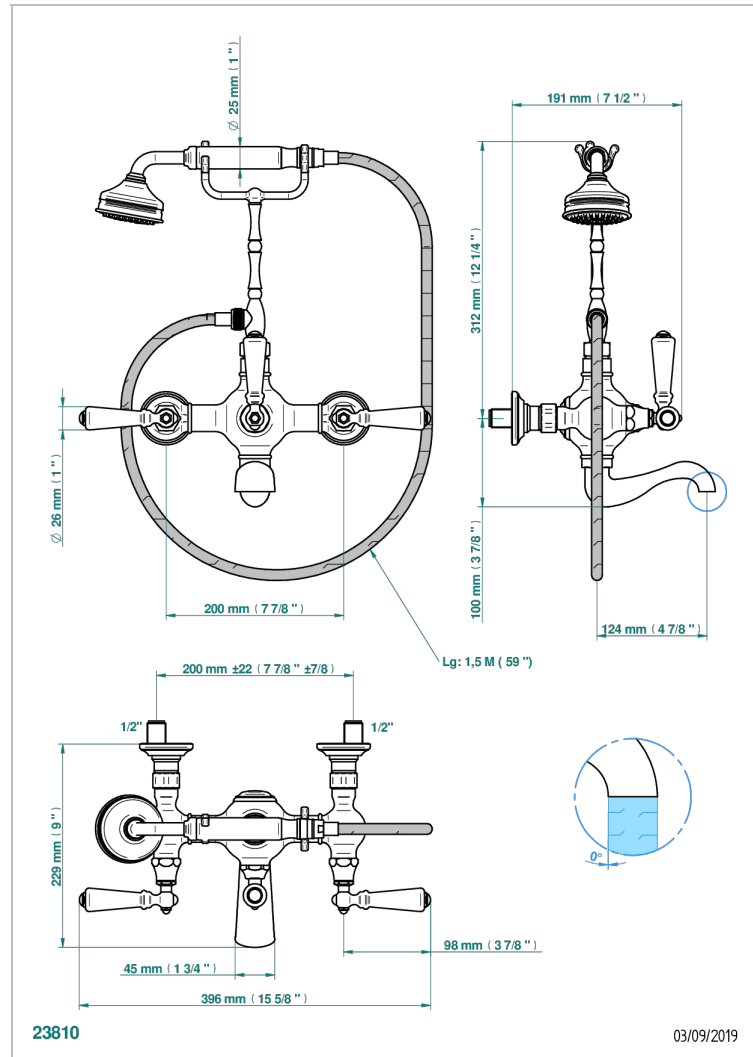

CHARLESTON WITH LEVER

G75-14B

THG[®]
PARIS

Wall mounted 2-hole bath/telephone shower mixer, shower and hose, 200 mm centres

CHARACTERISTIC

- Charleston with lever
- Wall mounted 2-hole bath/telephone shower mixer, shower and hose, 200 mm centres

TECHNICAL SPECS

- Recommandé : 3 bars (max. 5 bars) - Advised : 43,5 psi (max. 72 psi)
- Bec : 75 l/min à 3 bars - Douchette : 9,5 l/min à 3 bars
- Spout : 19,8 gpm at 43.5 psi - Handshower : 2.5 gpm at 43.5 psi