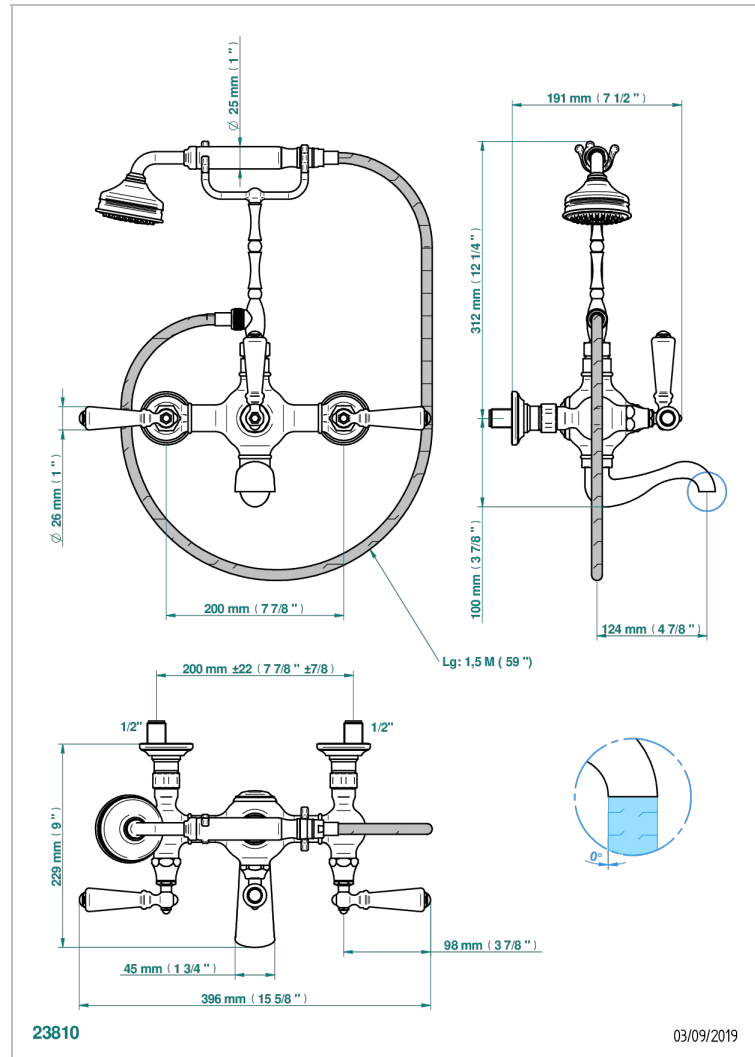

1900 WITH LEVER

G28-14B

THG[®]
PARIS

Wall mounted 2-hole bath/telephone shower mixer, shower and hose, 200 mm centres

CHARACTERISTIC

- 1900 with lever
- Wall mounted 2-hole bath/telephone shower mixer, shower and hose, 200 mm centres

TECHNICAL SPECS

- Recommandé : 3 bars (max. 5 bars) - Advised : 43,5 psi (max. 72 psi)
- Bec : 75 l/min à 3 bars - Douchette : 9,5 l/min à 3 bars
- Spout : 19,8 gpm at 43.5 psi - Handshower : 2.5 gpm at 43.5 psi

AVAILABLE FINITIONS

Antique nickel - H28
Black ceram - D30
Blush PVD - H62
Brass color PVD - H49
Brown bronze color PVD - F33
Gold color PVD - H52

Graphite PVD - H64
Lacquered light bronze - D01
Matt Umber PVD - H67
Matt blush PVD - H60
Matt brass color PVD - H50
Matt brown bronze color PVD - F34