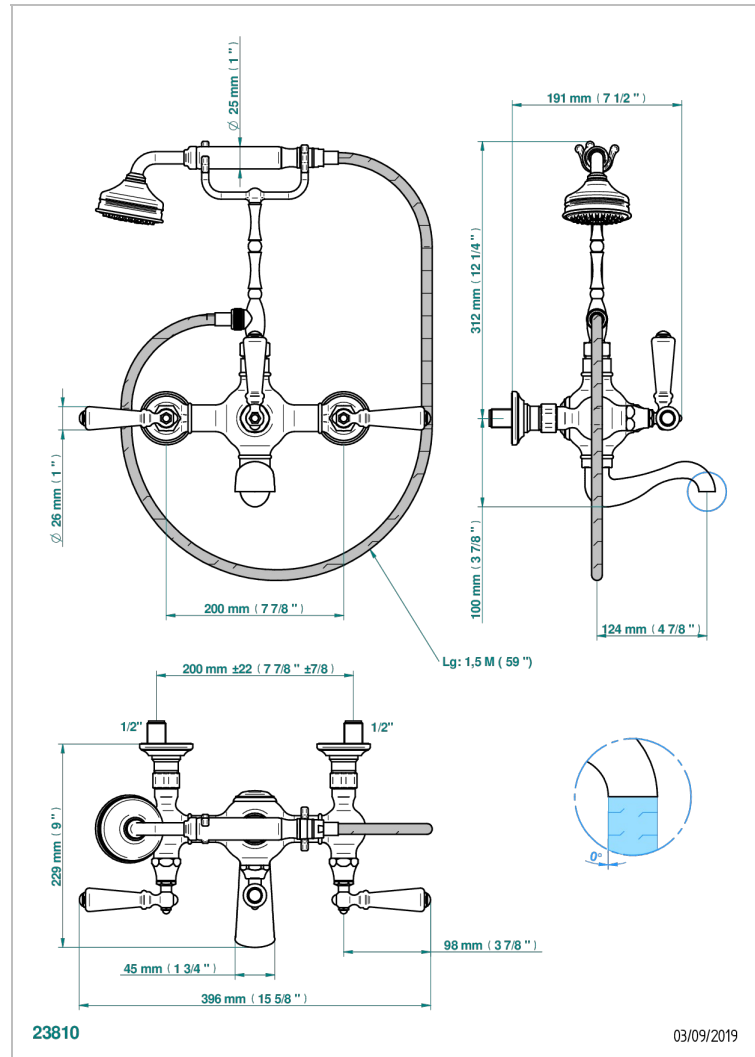

# 1900 WITH LEVER

G28-14B

THG<sup>®</sup>  
PARIS

Wall mounted 2-hole bath/telephone shower mixer, shower and hose, 200 mm centres

## CHARACTERISTIC

- 1900 with lever
- Wall mounted 2-hole bath/telephone shower mixer, shower and hose, 200 mm centres

## TECHNICAL SPECS

- Recommandé : 3 bars (max. 5 bars) - Advised : 43,5 psi (max. 72 psi)
- Bec : 75 l/min à 3 bars - Douchette : 9,5 l/min à 3 bars
- Spout : 19,8 gpm at 43.5 psi - Handshower : 2.5 gpm at 43.5 psi