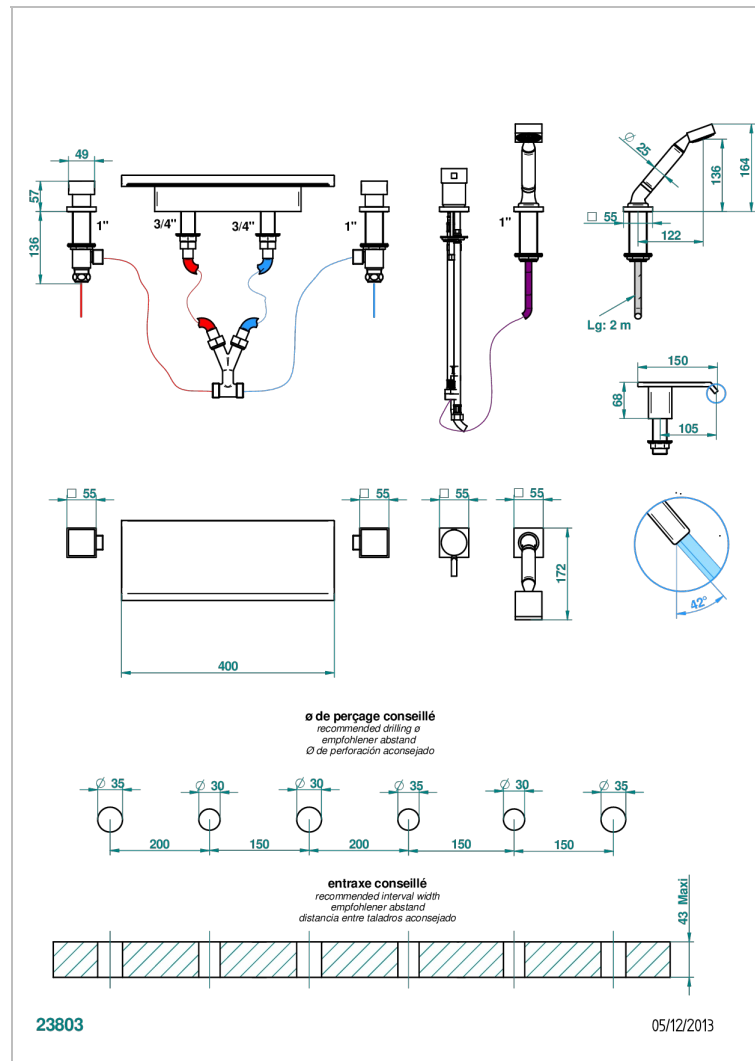

Rim mounted bath/shower mixer set with a 400 mm Waterfall spout, connection kit and hoses, 2 x 3/4" valves, rim mounted ceramic mixer tap & rim mounted handshower set

CHARACTERISTIC

- Niagara
- Rim mounted bath/shower mixer set with a 400 mm Waterfall spout, connection kit and hoses, 2 x 3/4" valves, rim mounted ceramic mixer tap & rim mounted handshower set