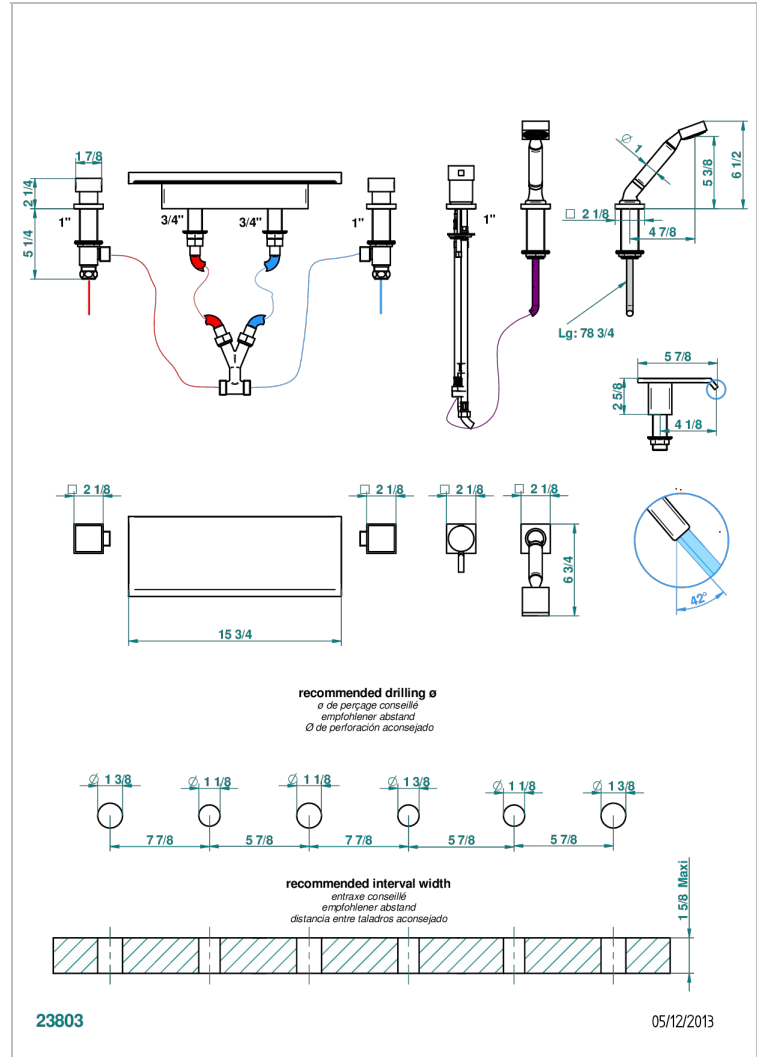

Rim mounted bath/shower mixer set with a 400 mm Waterfall spout, connection kit and hoses, 2 x 3/4" valves, rim mounted ceramic mixer tap & rim mounted handshower set

CHARACTERISTIC

- Niagara
- Rim mounted bath/shower mixer set with a 400 mm Waterfall spout, connection kit and hoses, 2 x 3/4" valves, rim mounted ceramic mixer tap & rim mounted handshower set

AVAILABLE FINITIONS

- | | | | | |
|------------------------------|-----------------------------------|----------------------------------|--|--|
| Antique nickel - H28 | Graphite PVD - H64 | Matt gold - F07 | Polished chrome (color finish) - A02 | Umber PVD - H66 |
| Black ceram - D30 | Matt Umber PVD - H67 | Matt gold color PVD - H53 | Polished chrome / Polished gold (color finish) - G02 | Varnished matt antique red copper (color finish) - H07 |
| Blush PVD - H62 | Matt blush PVD - H60 | Matt graphite PVD - H65 | Polished gold (color finish) - F01 | |
| Brass color PVD - H49 | Matt brass color PVD - H50 | Matt nickel (color finish) - C01 | Polished nickel - B01 | |
| Brown bronze color PVD - F33 | Matt brown bronze color PVD - F34 | Matt nickel color PVD - H56 | Soft gold - F30 | |
| Gold color PVD - H52 | Matt chrome - C02 | Nickel color PVD - H55 | Soft matt gold - F31 | |