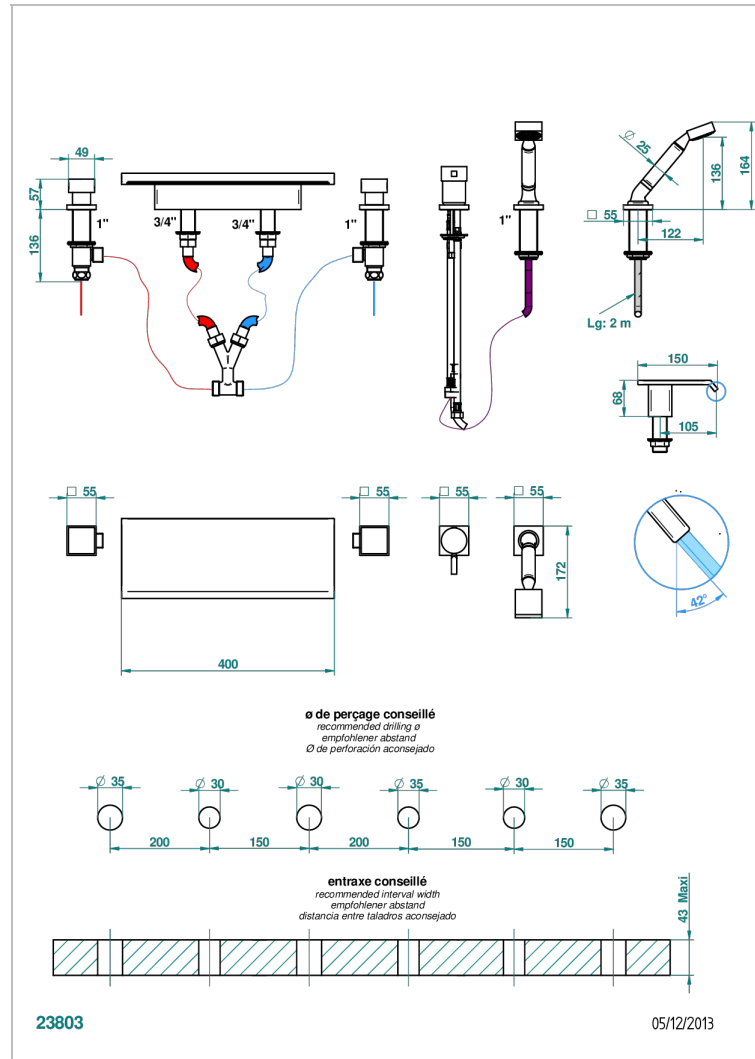

Rim mounted bath/shower mixer set with a 400 mm Waterfall spout, connection kit and hoses, 2 x 3/4" valves, rim mounted ceramic mixer tap & rim mounted handshower set

CHARACTERISTIC

- Niagara
- Rim mounted bath/shower mixer set with a 400 mm Waterfall spout, connection kit and hoses, 2 x 3/4" valves, rim mounted ceramic mixer tap & rim mounted handshower set