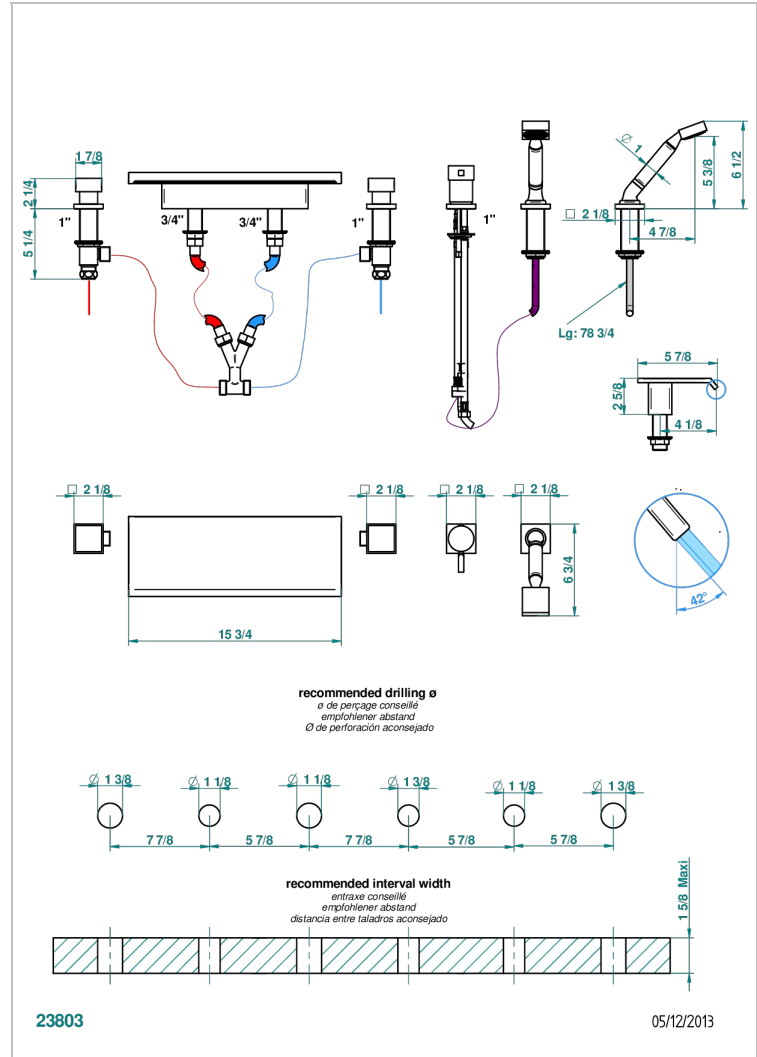

Rim mounted bath/shower mixer set with a 400 mm Waterfall spout, connection kit and hoses, 2 x 3/4" valves, rim mounted ceramic mixer tap & rim mounted handshower set

### CHARACTERISTIC

- Niagara
- Rim mounted bath/shower mixer set with a 400 mm Waterfall spout, connection kit and hoses, 2 x 3/4" valves, rim mounted ceramic mixer tap & rim mounted handshower set