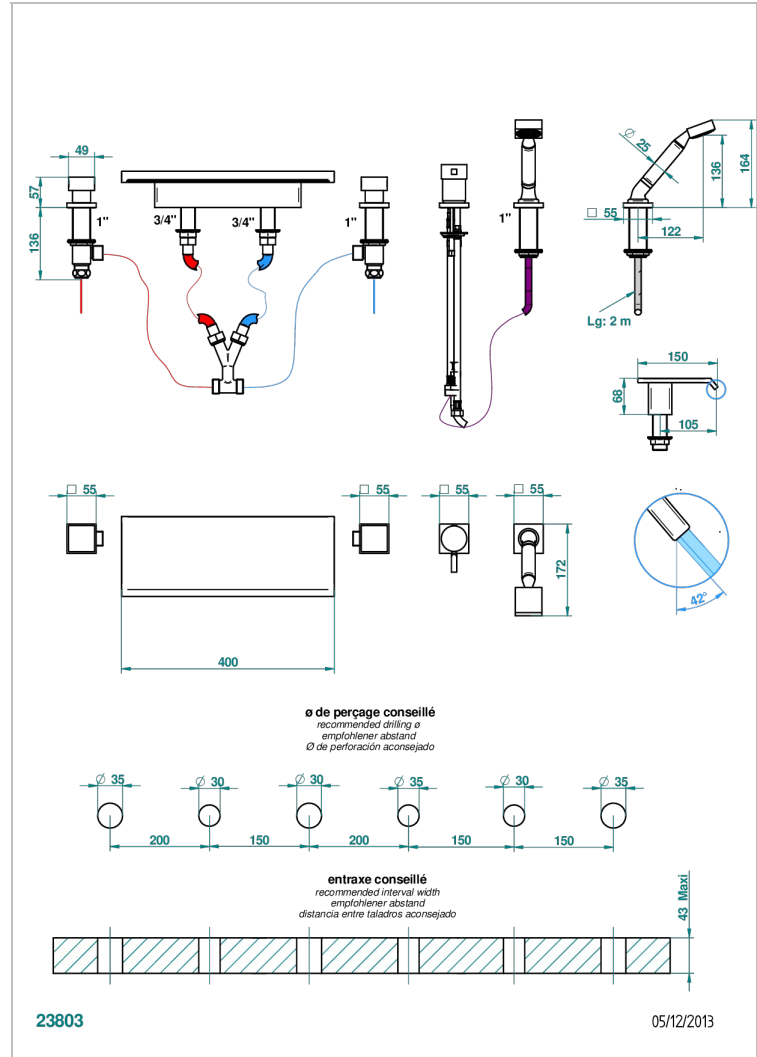

Rim mounted bath/shower mixer set with a 400 mm Waterfall spout, connection kit and hoses, 2 x 3/4" valves, rim mounted ceramic mixer tap & rim mounted handshower set

CHARACTERISTIC

- Niagara
- Rim mounted bath/shower mixer set with a 400 mm Waterfall spout, connection kit and hoses, 2 x 3/4" valves, rim mounted ceramic mixer tap & rim mounted handshower set