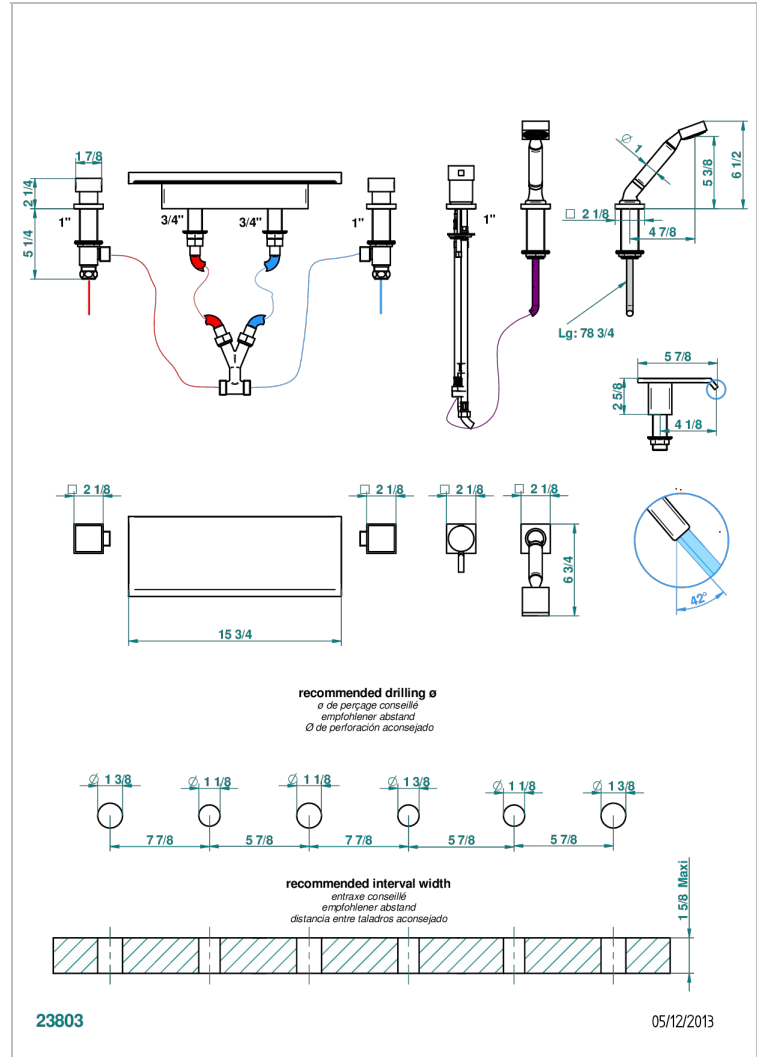

Rim mounted bath/shower mixer set with a 400 mm Waterfall spout, connection kit and hoses, 2 x 3/4" valves, rim mounted ceramic mixer tap & rim mounted handshower set

CHARACTERISTIC

- Niagara
- Rim mounted bath/shower mixer set with a 400 mm Waterfall spout, connection kit and hoses, 2 x 3/4" valves, rim mounted ceramic mixer tap & rim mounted handshower set