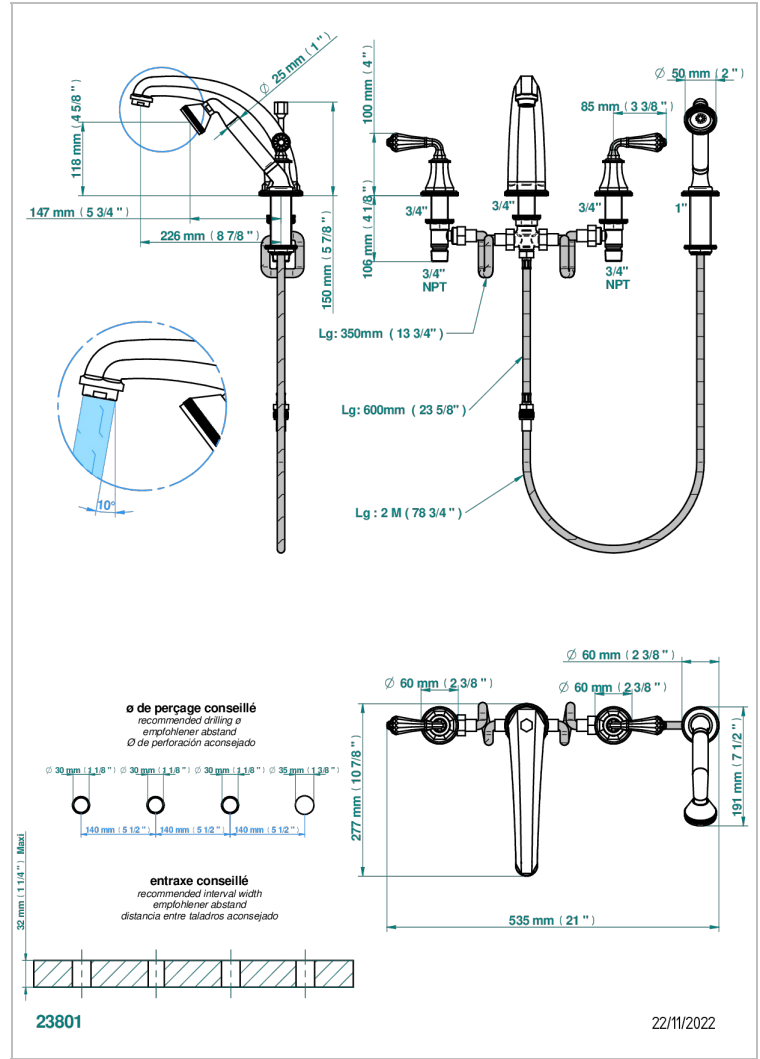

ART DECO CRYSTAL

A56-112BSGBHUS

Roman tub set with high diverter spout and handshower, 3/4" valves

THG
PARIS

CHARACTERISTIC

- Art Déco Crystal
- Roman tub set with high diverter spout and handshower, 3/4" valves

TECHNICAL SPECS

- Recommandé : 3 bars (max. 5 bars) - Advised : 43,5 psi (max. 72 psi)
- Bec : 35 l/min à 3 bars - Douchette : 8 l/min à 3 bars
- Spout : 9.26 gpm at 43.5 psi - Handshower : 2.12 gpm at 43.5 psi