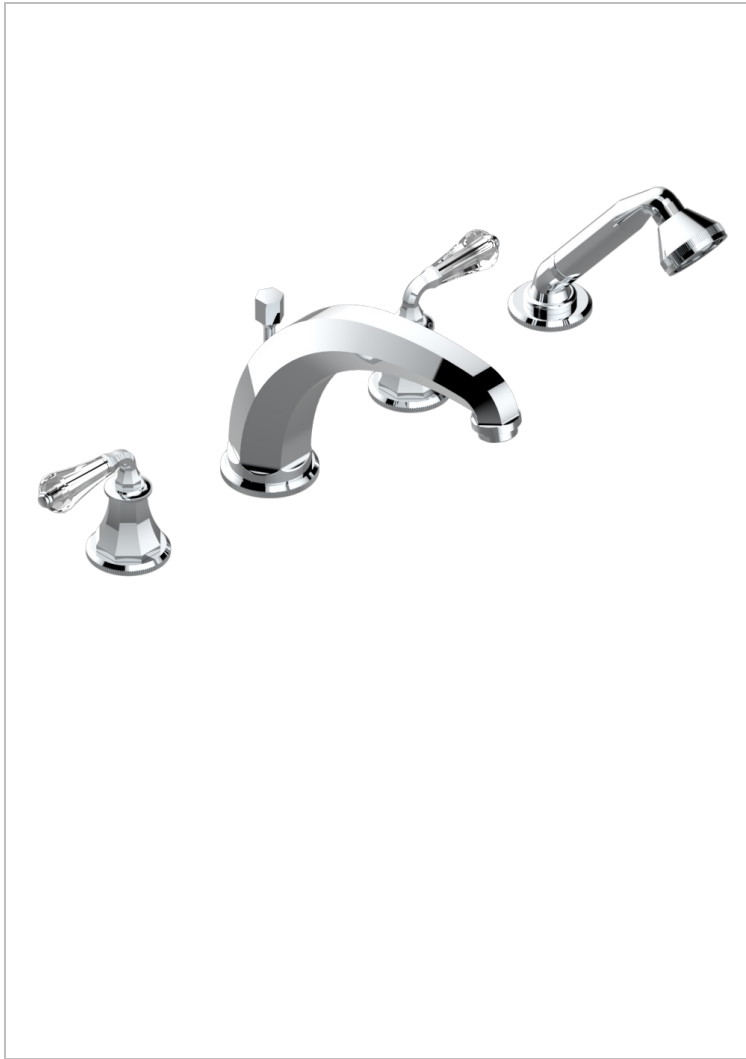

ART DECO CRYSTAL

A56-112BSGBHUS

Roman tub set with high diverter spout and handshower, 3/4" valves

THG
PARIS

CHARACTERISTIC

- Art Déco Crystal
- Roman tub set with high diverter spout and handshower, 3/4" valves

TECHNICAL SPECS

- Recommandé : 3 bars (max. 5 bars) - Advised : 43,5 psi (max. 72 psi)
- Bec : 35 l/min à 3 bars - Douchette : 8 l/min à 3 bars
- Spout : 9.26 gpm at 43.5 psi - Handshower : 2.12 gpm at 43.5 psi

AVAILABLE FINITIONS

Black ceram - D30
Blush PVD - H62
Brass color PVD - H49
Brown bronze color PVD - F33
Chrome polished - A02
Chrome polished / gold polished - G02

Copper antique matt, coated - H07
Gold color PVD - H52
Gold mat - F07
Gold polished - F01
Graphite PVD - H64
Light coated bronze - D01

Nickel polished - B01
Soft gold - F30
Soft matt gold - F31
Umber PVD - H66