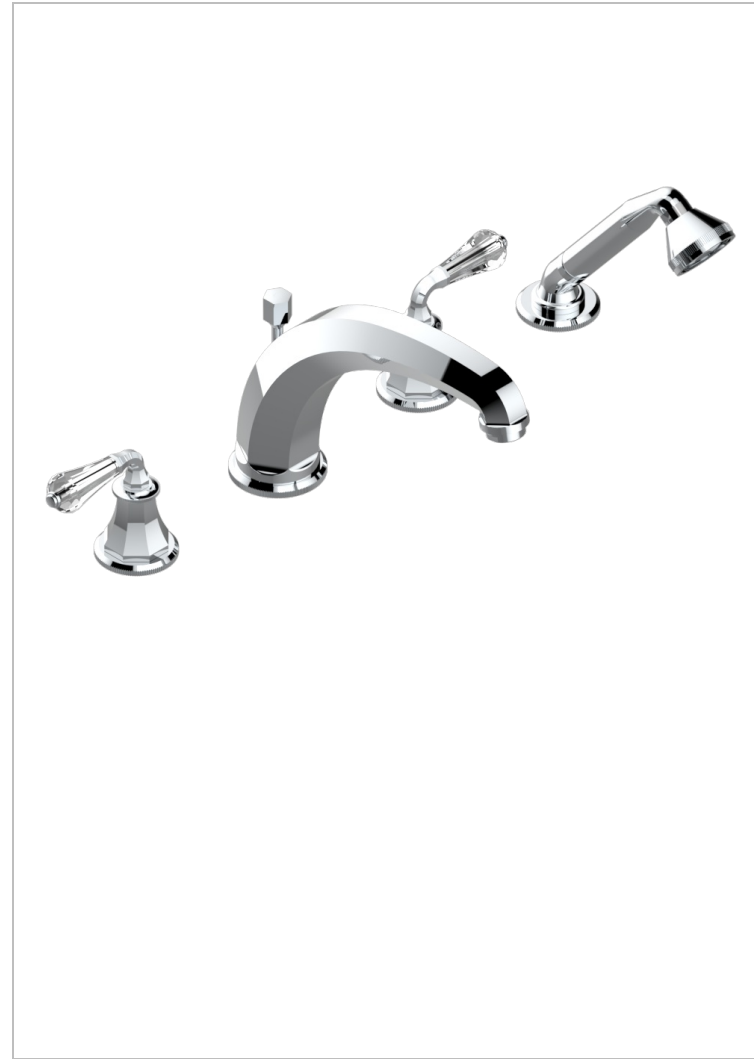

ART DECO CRYSTAL

A56-112BSGBH

Rim mounted 4-hole bath/shower mixer, diverter to super goliath high spout

THG
PARIS

CHARACTERISTIC

- ACS : 18ACCLY473

TECHNICAL SPECS

- Recommandé : 3 bars (max. 5 bars) - Advised : 43,5 psi (max. 72 psi)
- Bec : 35 l/min à 3 bars - Douchette : 8 l/min à 3 bars
- Spout : 9.26 gpm at 43.5 psi - Handshower : 2.12 gpm at 43.5 psi

STANDARDS

AVAILABLE FINITIONS

Antique nickel - H28
Black ceram - D30
Blush PVD - H62
Brass color PVD - H49
Brown bronze color PVD - F33
Gold color PVD - H52

Graphite PVD - H64
Lacquered light bronze - D01
Matt Umber PVD - H67
Matt blush PVD - H60
Matt brass color PVD - H50
Matt brown bronze color PVD - F34