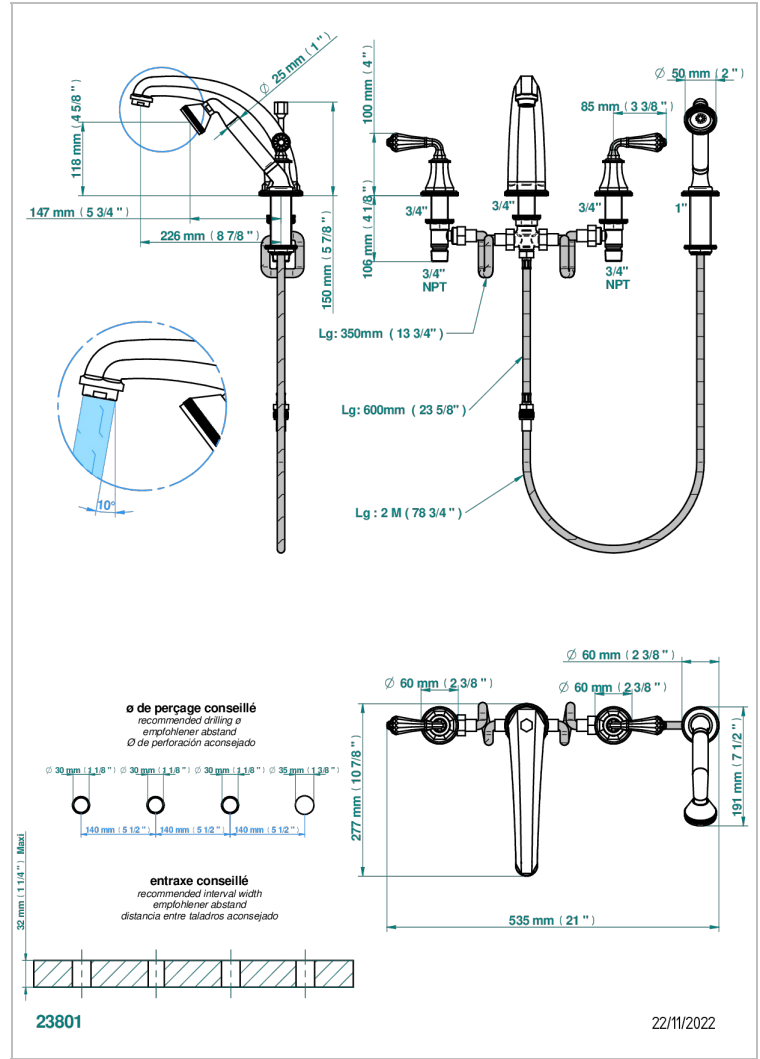

ART DECO CRYSTAL

A56-112BSGBH

Rim mounted 4-hole bath/shower mixer, diverter to super goliath high spout

THG
PARIS

CHARACTERISTIC

- ACS : 18ACCLY473

TECHNICAL SPECS

- Recommandé : 3 bars (max. 5 bars) - Advised : 43,5 psi (max. 72 psi)
- Bec : 35 l/min à 3 bars - Douchette : 8 l/min à 3 bars
- Spout : 9.26 gpm at 43.5 psi - Handshower : 2.12 gpm at 43.5 psi

STANDARDS

AVAILABLE FINITIONS

Antique nickel - H28
Black ceram - D30
Blush PVD - H62
Brass color PVD - H49
Brown bronze color PVD - F33
Gold color PVD - H52

Graphite PVD - H64
Lacquered light bronze - D01
Matt Umber PVD - H67
Matt blush PVD - H60
Matt brass color PVD - H50
Matt brown bronze color PVD - F34