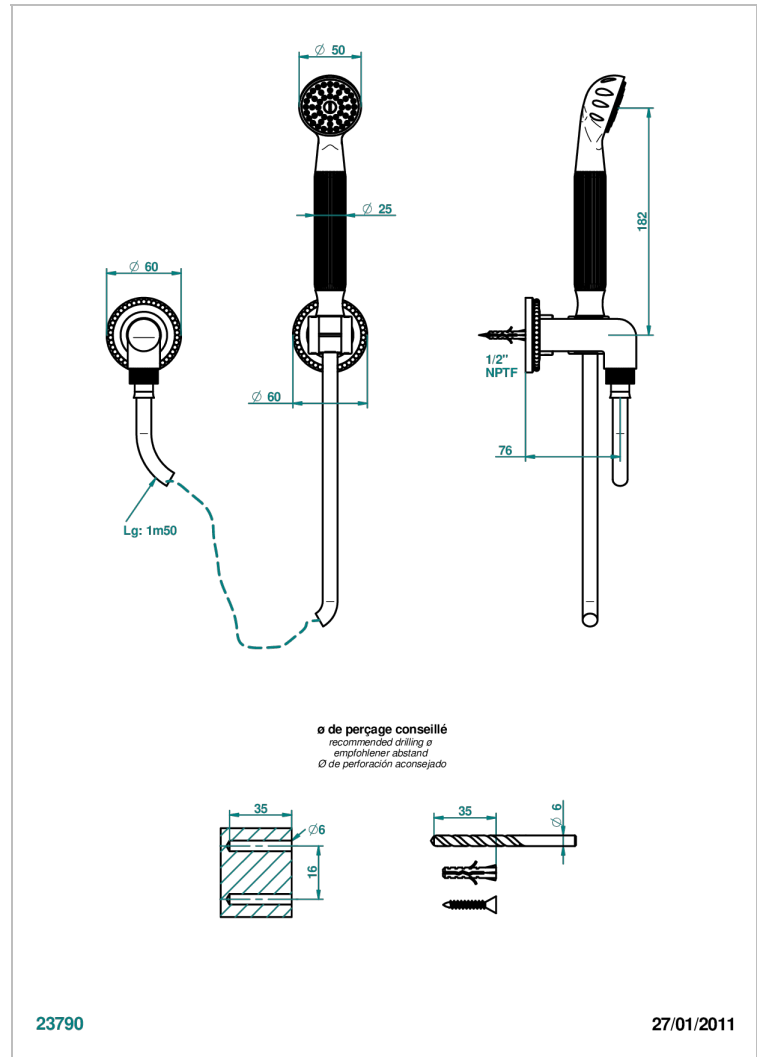

AMOUR DE TRIANON

G24-52/US

Wall mounted handshower with separate fixed hook

THG[®]
PARIS

CHARACTERISTIC

- Amour de Trianon
- Wall mounted handshower with separate fixed hook

TECHNICAL SPECS

- Recommandé : 3 bars (max. 5 bars) - Advised : 43,5 psi (max. 72 psi)
- 9,5 l/min à 3 bars (2.5 gpm at 43.5 psi)

AVAILABLE FINITIONS

Black ceram - D30
Chrome polished - A02
Chrome polished / gold polished - G02
Copper antique matt, coated - H07
Gold mat - F07
Gold polished - F01

Light coated bronze - D01
Matt chrome (American satin) - C02
Matt nickel (American satin) - C01
Nickel antique / Sovereign - H28
Nickel polished - B01
Soft gold - F30