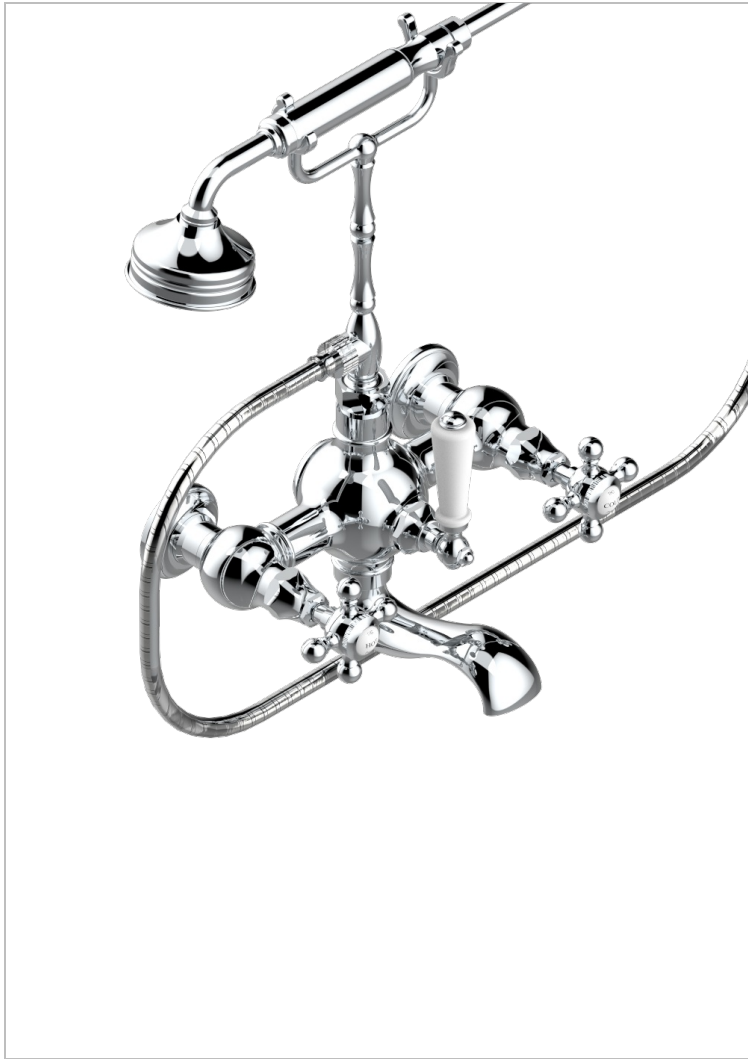

Wall mounted 2-hole bath/telephone shower mixer, shower and hose, 200 mm centres

## CHARACTERISTIC

- 1900
- Wall mounted 2-hole bath/telephone shower mixer, shower and hose, 200 mm centres

## TECHNICAL SPECS

- Recommandé : 3 bars (max. 5 bars) - Advised : 43,5 psi (max. 72 psi)
- Bec : 75 l/min à 3 bars - Douchette : 9,5 l/min à 3 bars
- Spout : 19,8 gpm at 43.5 psi - Handshower : 2.5 gpm at 43.5 psi

## AVAILABLE FINITIONS

Antique nickel - H28  
Black ceram - D30  
Blush PVD - H62  
Brass color PVD - H49  
Brown bronze color PVD - F33  
Gold color PVD - H52

Graphite PVD - H64  
Lacquered light bronze - D01  
Matt Umber PVD - H67  
Matt blush PVD - H60  
Matt brass color PVD - H50  
Matt brown bronze color PVD - F34