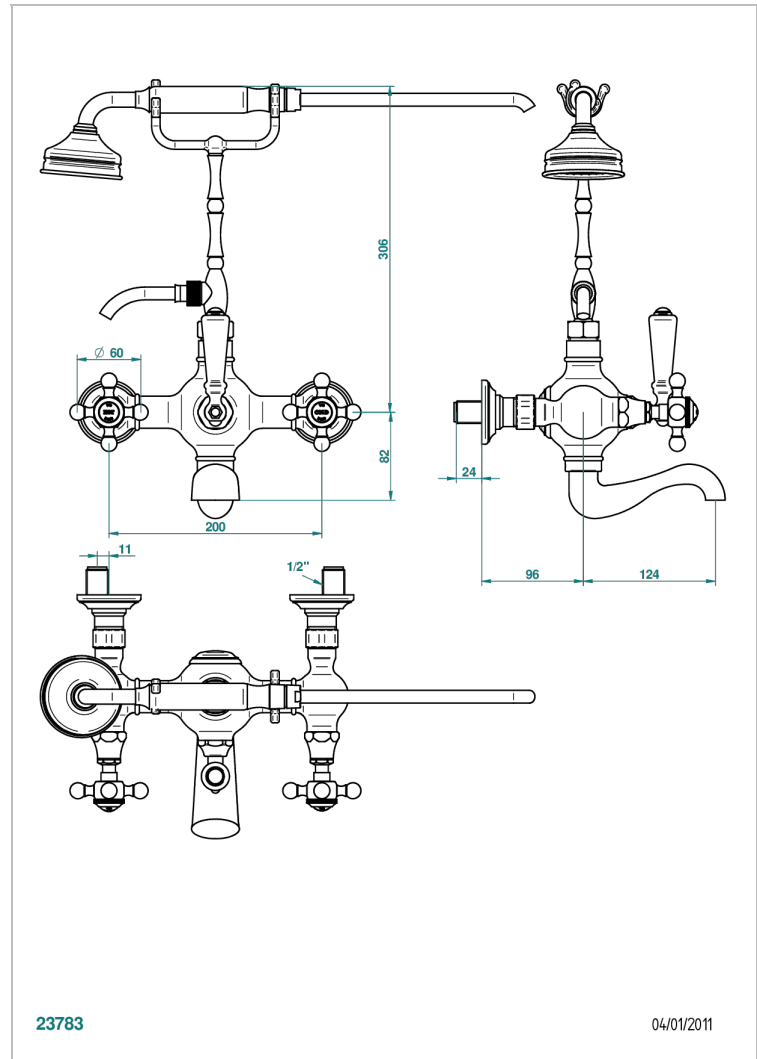

Wall mounted 2-hole bath/telephone shower mixer, shower and hose, 200 mm centres

## CHARACTERISTIC

- 1900
- Wall mounted 2-hole bath/telephone shower mixer, shower and hose, 200 mm centres

## TECHNICAL SPECS

- Recommandé : 3 bars (max. 5 bars) - Advised : 43,5 psi (max. 72 psi)
- Bec : 75 l/min à 3 bars - Douchette : 9,5 l/min à 3 bars
- Spout : 19,8 gpm at 43.5 psi - Handshower : 2.5 gpm at 43.5 psi