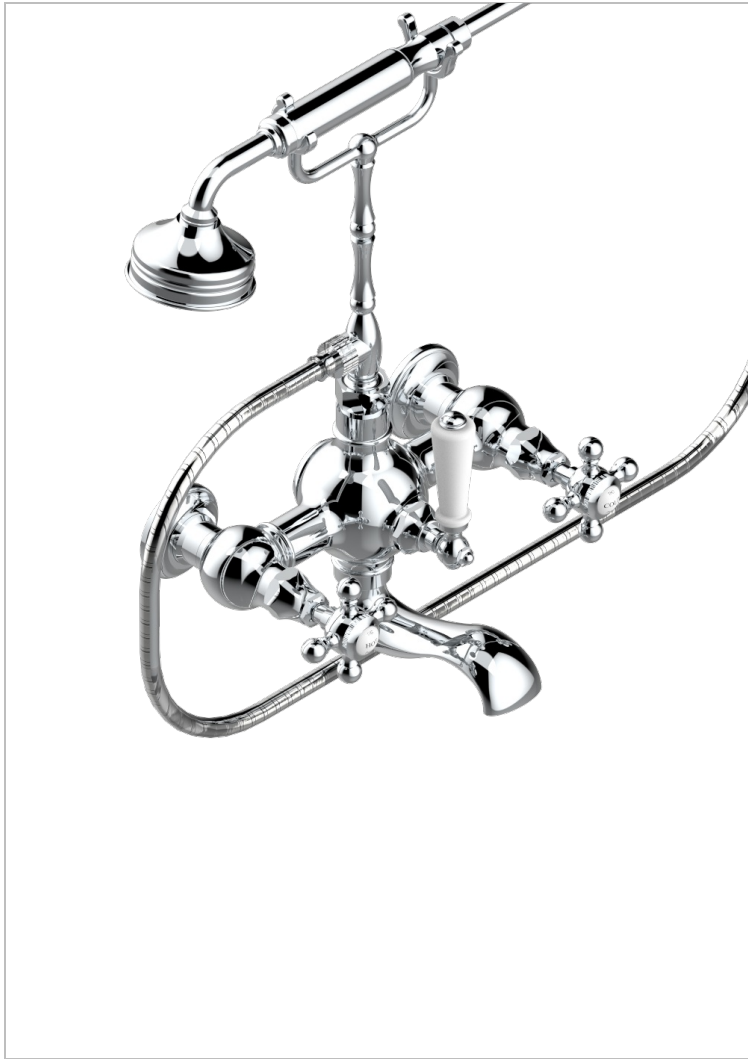

Wall mounted 2-hole bath/telephone shower mixer, shower and hose, 200 mm centres

### CHARACTERISTIC

- 1900
- Wall mounted 2-hole bath/telephone shower mixer, shower and hose, 200 mm centres

### TECHNICAL SPECS

- Recommandé : 3 bars (max. 5 bars) - Advised : 43,5 psi (max. 72 psi)
- Bec : 75 l/min à 3 bars - Douchette : 9,5 l/min à 3 bars
- Spout : 19,8 gpm at 43.5 psi - Handshower : 2.5 gpm at 43.5 psi

### AVAILABLE FINITIONS

Antique nickel - H28  
 Black ceram - D30  
 Blush PVD - H62  
 Brass color PVD - H49  
 Brown bronze color PVD - F33  
 Gold color PVD - H52

Graphite PVD - H64  
 Lacquered light bronze - D01  
 Matt Umber PVD - H67  
 Matt blush PVD - H60  
 Matt brass color PVD - H50  
 Matt brown bronze color PVD - F34