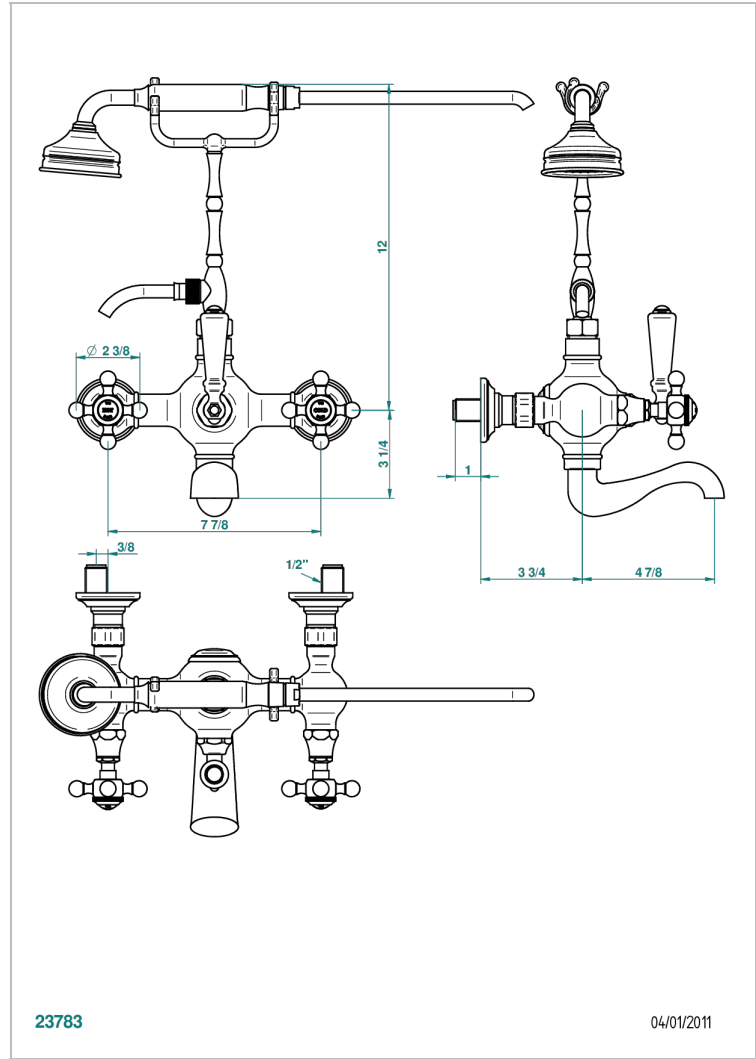

Wall mounted 2-hole bath/telephone shower mixer, shower and hose, 200 mm centres

### CHARACTERISTIC

- 1900
- Wall mounted 2-hole bath/telephone shower mixer, shower and hose, 200 mm centres

### TECHNICAL SPECS

- Recommandé : 3 bars (max. 5 bars) - Advised : 43,5 psi (max. 72 psi)
- Bec : 75 l/min à 3 bars - Douchette : 9,5 l/min à 3 bars
- Spout : 19,8 gpm at 43.5 psi - Handshower : 2.5 gpm at 43.5 psi