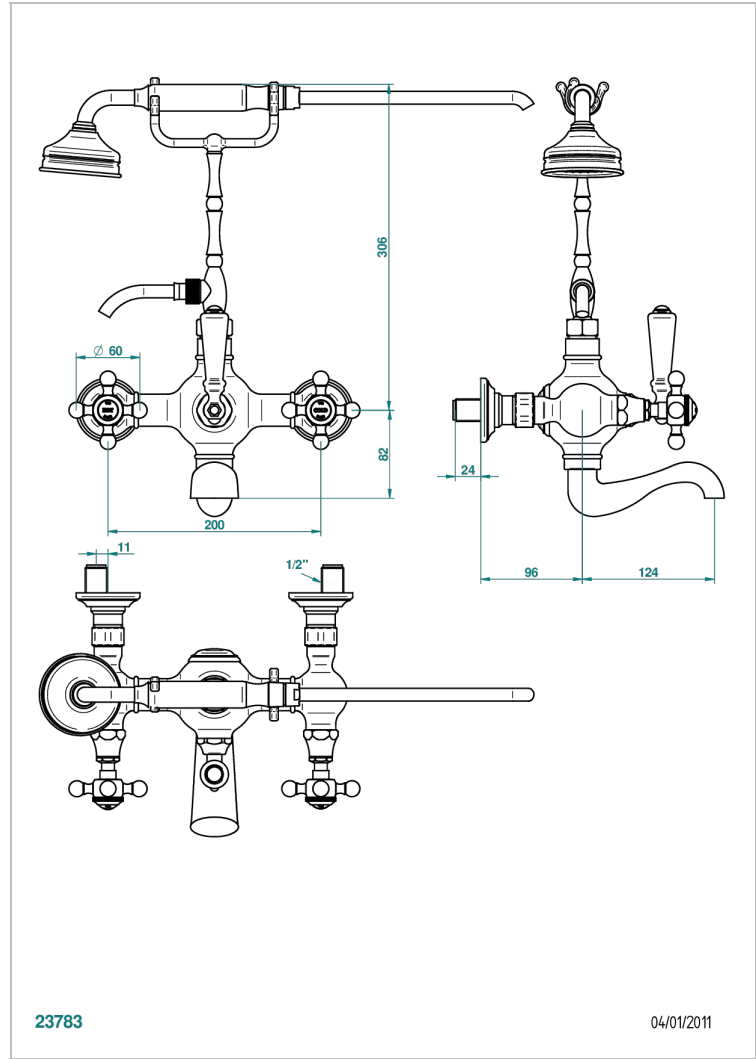

Wall mounted 2-hole bath/telephone shower mixer, shower and hose, 200 mm centres

### CHARACTERISTIC

- 1900
- Wall mounted 2-hole bath/telephone shower mixer, shower and hose, 200 mm centres

### TECHNICAL SPECS

- Recommandé : 3 bars (max. 5 bars) - Advised : 43,5 psi (max. 72 psi)
- Bec : 75 l/min à 3 bars - Douchette : 9,5 l/min à 3 bars
- Spout : 19,8 gpm at 43.5 psi - Handshower : 2.5 gpm at 43.5 psi