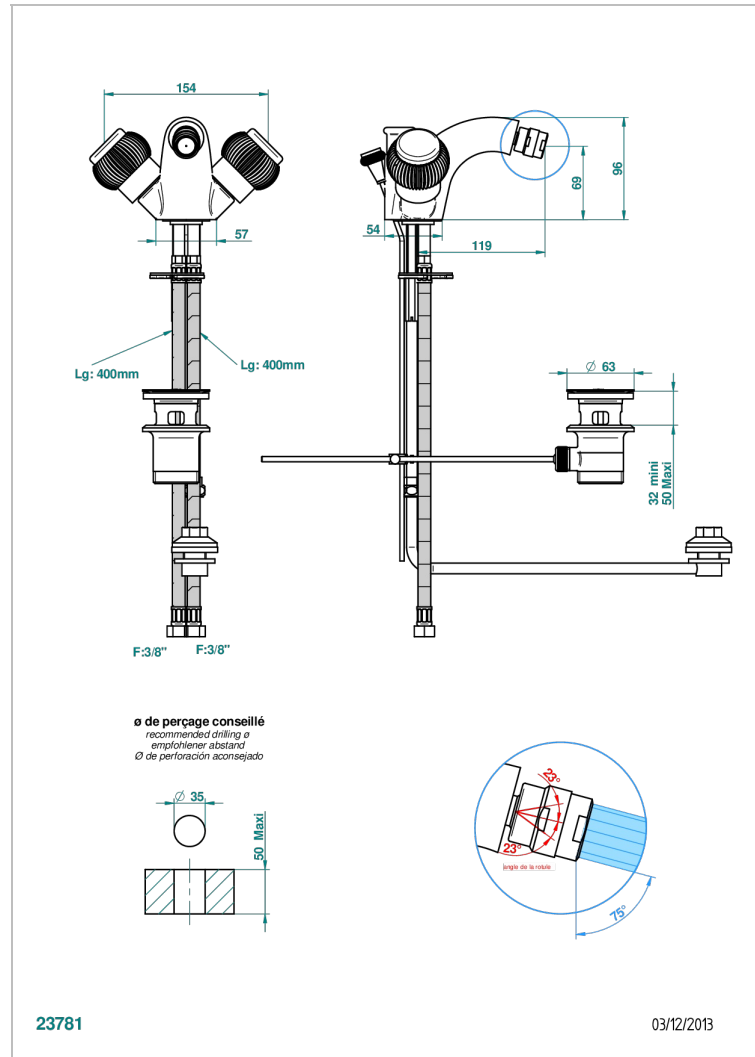

DIPLOMATE ROYALE

U4D-3205/202

1-hole bidet mixer, swivel jet, ascending spray and pop-up waste

THG[®]
PARIS

CHARACTERISTIC

- Diplome Royale
- 1-hole bidet mixer, swivel jet, ascending spray and pop-up waste

TECHNICAL SPECS

- Recommandé : 3 bars (max. 5 bars) - Advised : 43,5 psi (max. 72 psi)
- 15 l/min à 3 bars (4 gpm at 43.5 psi)

AVAILABLE FINITIONS

Antique nickel - H28
Black ceram - D30
Blush PVD - H62
Brass color PVD - H49
Brown bronze color PVD - F33
Gold color PVD - H52