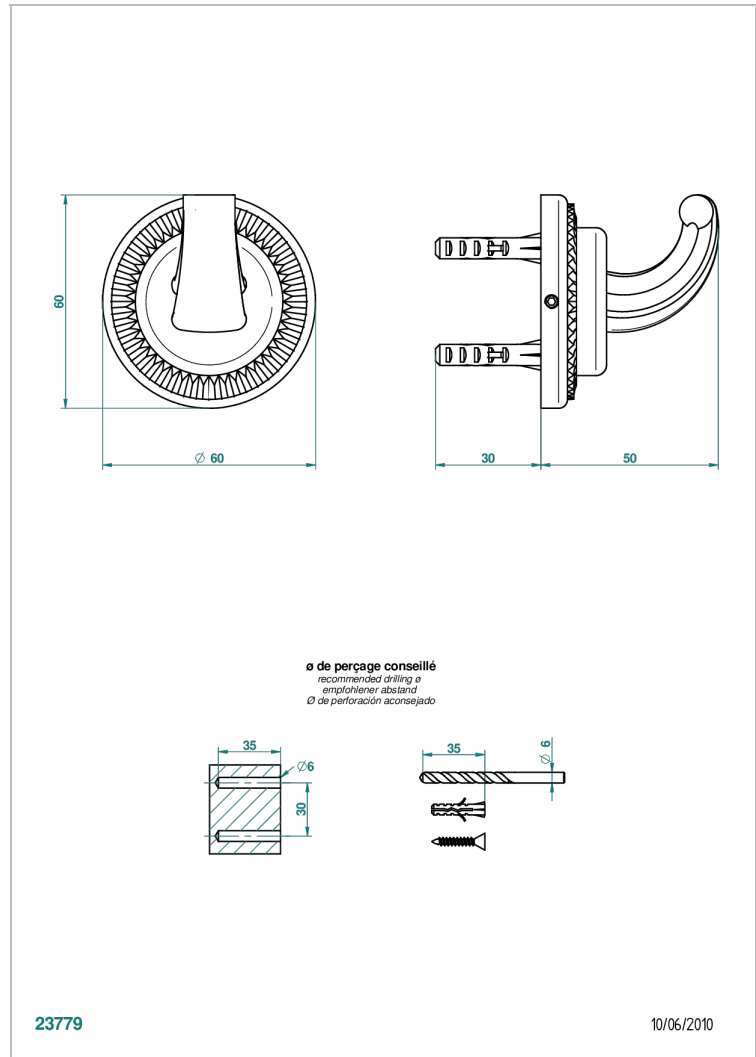

# DIPLOMATE ROYALE

U4D-508

Robe hook single small

THG<sup>®</sup>  
PARIS

## CHARACTERISTIC

- Diplome Royale
- Robe hook single small