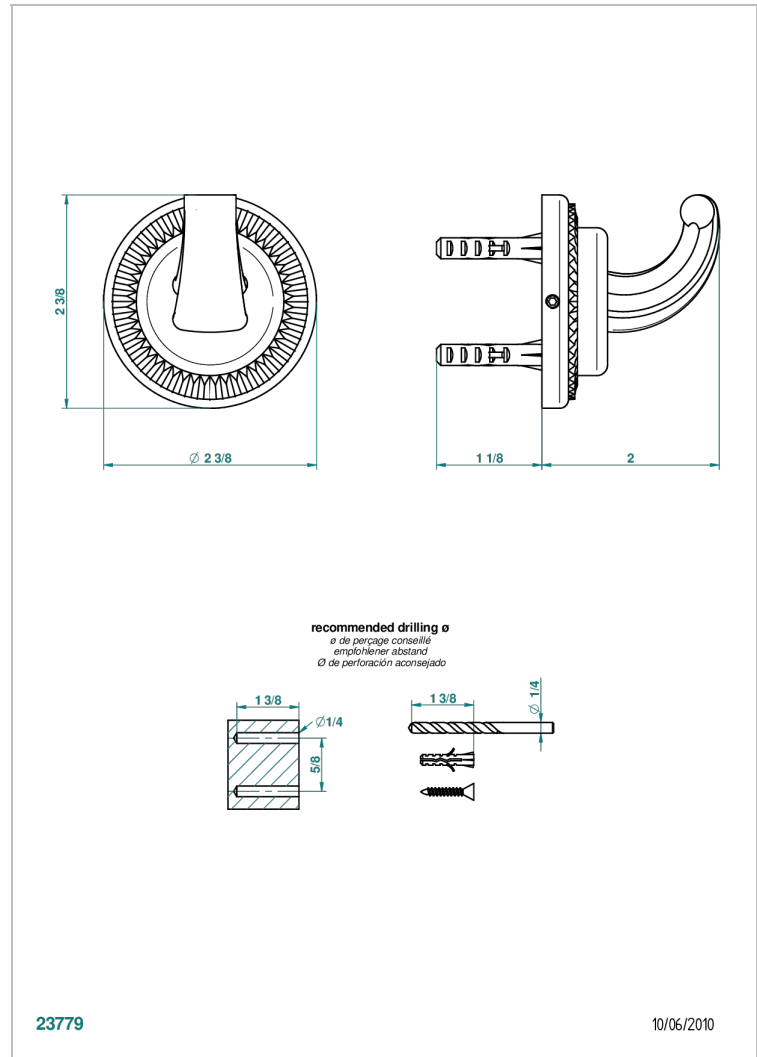

DIPLOMATE ROYALE

U4D-508

Robe hook single small

THG
PARIS

CHARACTERISTIC

- Diplome Royale
- Robe hook single small

AVAILABLE FINITIONS

Black ceram - D30
Blush PVD - H62
Brass color PVD - H49
Brown bronze color PVD - F33
Chrome polished - A02
Chrome polished / gold polished - G02

Copper antique matt, coated - H07
Gold color PVD - H52
Gold mat - F07
Gold polished - F01
Graphite PVD - H64
Light coated bronze - D01

Matt Umber PVD - H67
Matt blush PVD - H60
Matt brass color PVD - H50
Matt brown bronze color PVD - F34
Matt chrome (American satin) - C02
Matt gold color PVD - H53

Matt graphite PVD - H65
Matt nickel (American satin) - C01
Matt nickel color PVD - H56
Nickel antique / Sovereign - H28
Nickel color PVD - H55
Nickel polished - B01

Soft gold - F30
Soft matt gold - F31
Umber PVD - H66