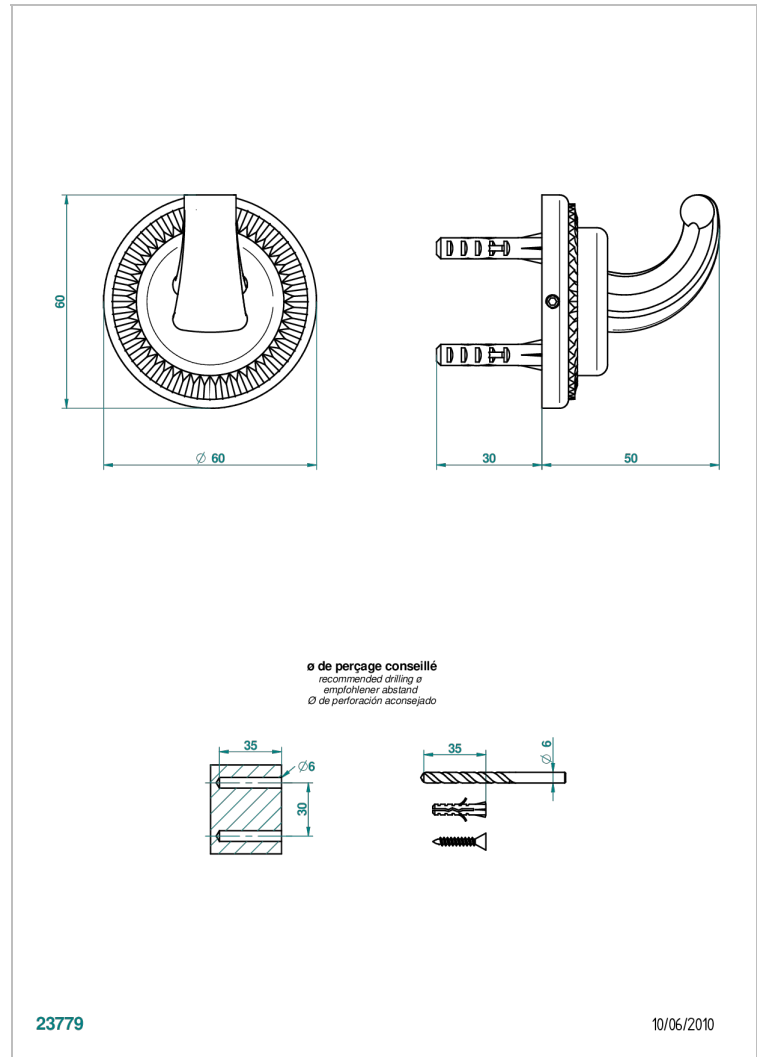

# DIPLOMATE ROYALE

U4D-508

Single robe hook

THG<sup>®</sup>  
PARIS

## CHARACTERISTIC

- Diplome Royale
- Single robe hook