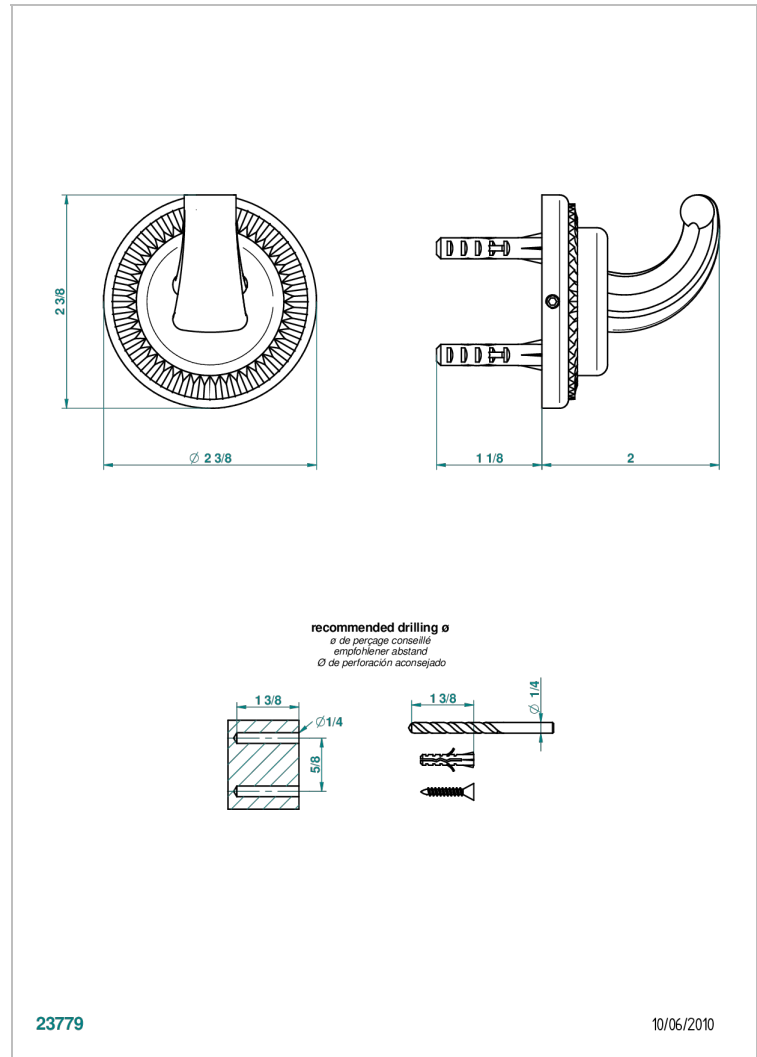

DIPLOMATE ROYALE

U4D-508

Single robe hook

THG[®]
PARIS

CHARACTERISTIC

- Diplomate Royale
- Single robe hook

AVAILABLE FINITIONS

Antique nickel - H28
Black ceram - D30
Blush PVD - H62
Brass color PVD - H49
Brown bronze color PVD - F33
Gold color PVD - H52

Nickel color PVD - H55
Polished chrome (color finish) - A02
Polished chrome / Polished gold
(color finish) - G02
Polished gold (color finish) - F01
Polished nickel - B01
Soft gold - F30

Soft matt gold - F31
Umber PVD - H66
Varnished matt antique red copper
(color finish) - H07