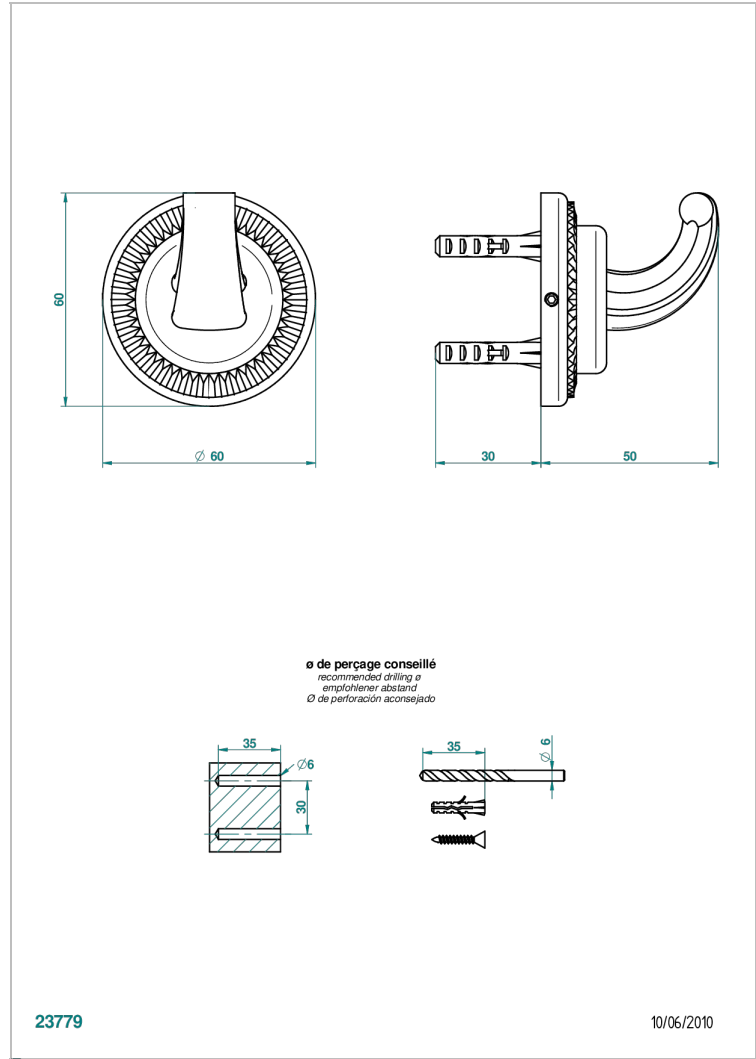

DIPLOMATE ROYALE

U4D-508

Single robe hook

THG[®]
PARIS

CHARACTERISTIC

- Diplome Royale
- Single robe hook

AVAILABLE FINITIONS

Antique nickel - H28
Black ceram - D30
Blush PVD - H62
Brass color PVD - H49
Brown bronze color PVD - F33
Gold color PVD - H52

Nickel color PVD - H55
Polished chrome (color finish) - A02
Polished chrome / Polished gold (color finish) - G02
Polished gold (color finish) - F01
Polished nickel - B01
Soft gold - F30

Soft matt gold - F31
Umber PVD - H66
Varnished matt antique red copper (color finish) - H07