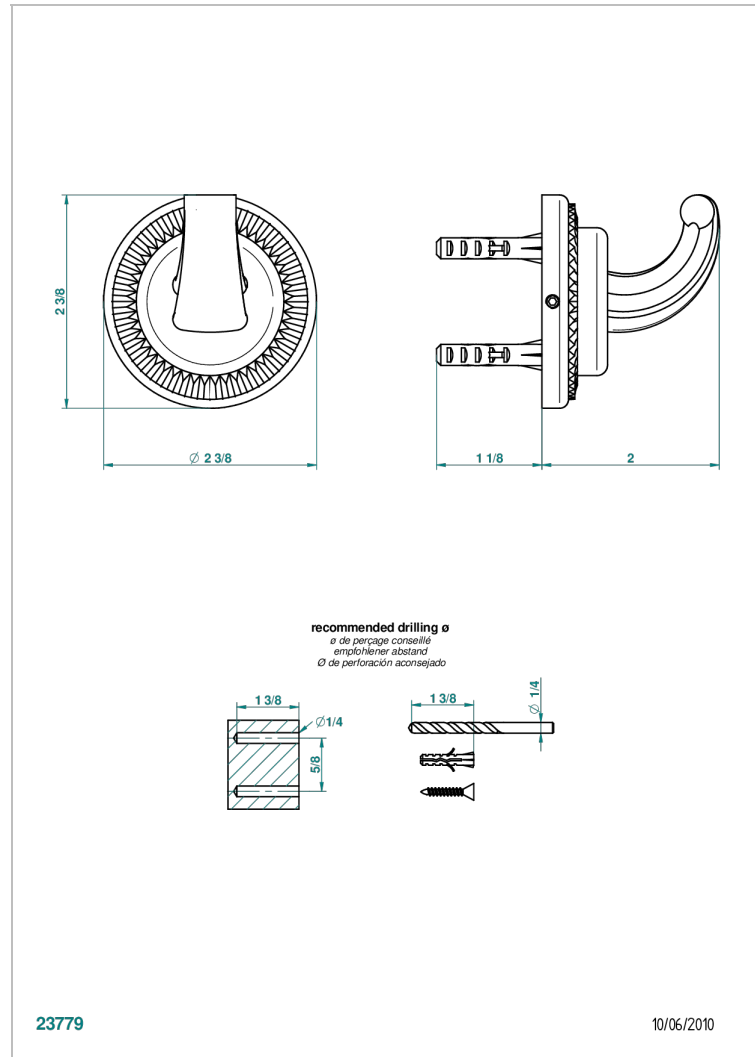

# DIPLOMATE ROYALE

U4D-508

Single robe hook

THG<sup>®</sup>  
PARIS

## CHARACTERISTIC

- Diplomate Royale
- Single robe hook