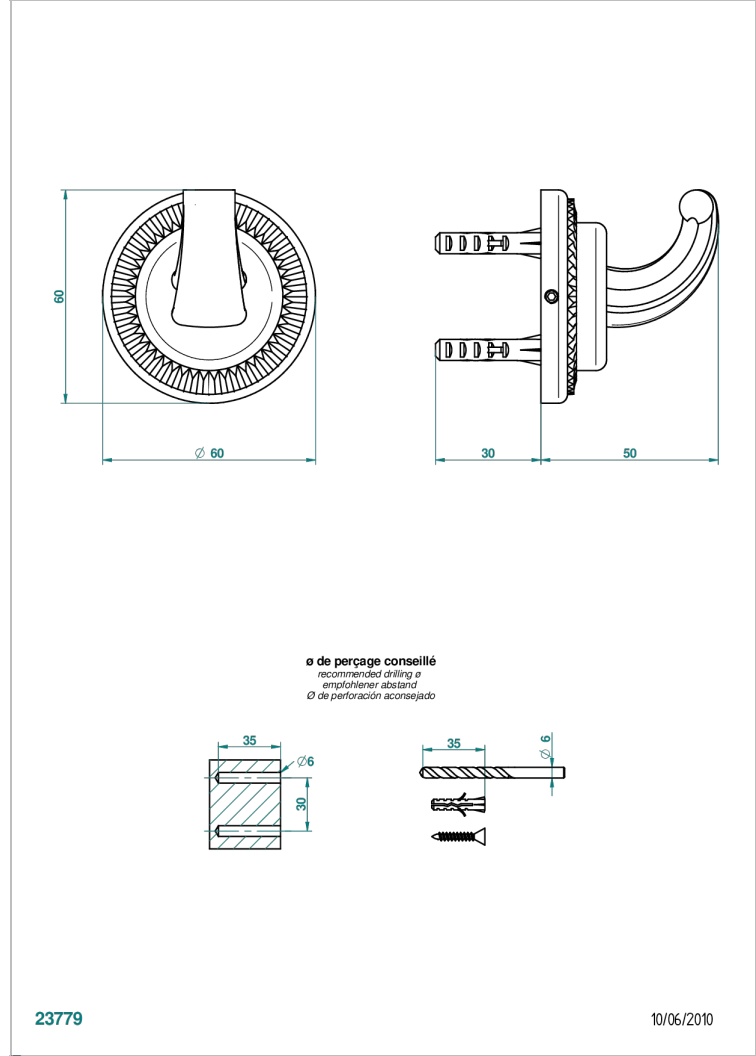

DIPLOMATE ROYALE

U4D-508

Single robe hook

THG[®]
PARIS

CHARACTERISTIC

- Diplome Royale
- Single robe hook

AVAILABLE FINITIONS

Antique nickel - H28
Black ceram - D30
Blush PVD - H62
Brass color PVD - H49
Brown bronze color PVD - F33
Gold color PVD - H52

Nickel color PVD - H55
Polished chrome (color finish) - A02
Polished chrome / Polished gold (color finish) - G02
Polished gold (color finish) - F01
Polished nickel - B01
Soft gold - F30

Soft matt gold - F31
Umber PVD - H66
Varnished matt antique red copper (color finish) - H07