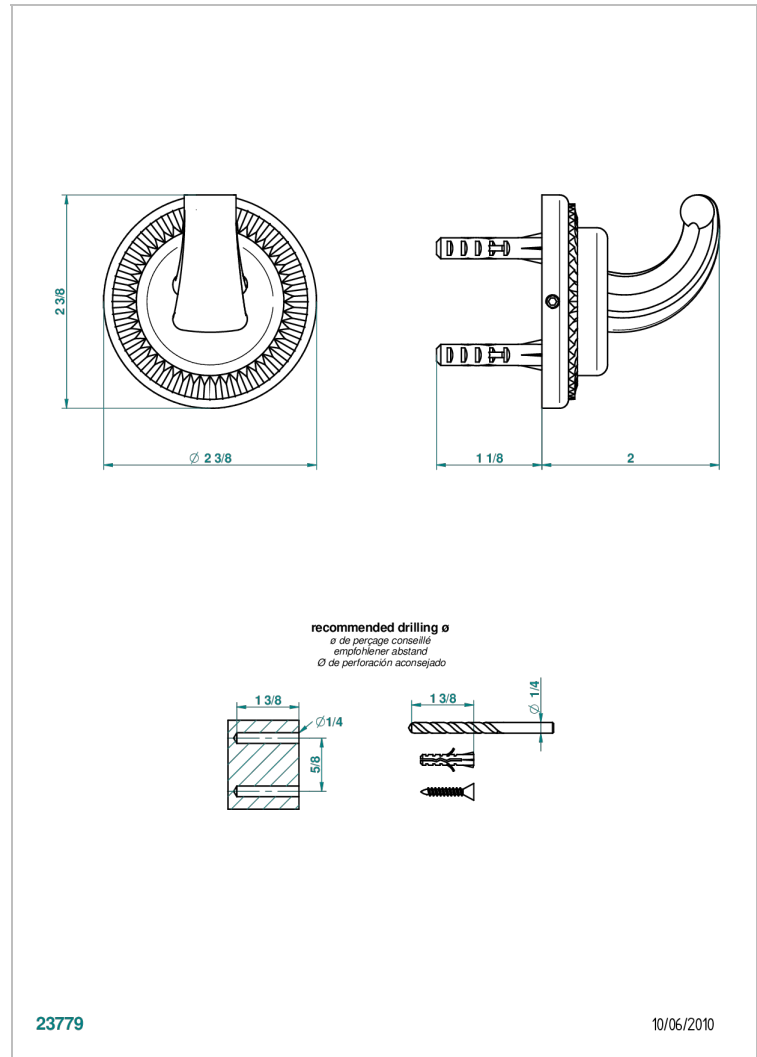

DIPLOMATE ROYALE

U4D-508

Single robe hook

THG[®]
PARIS

CHARACTERISTIC

- Diplomate Royale
- Single robe hook

AVAILABLE FINITIONS

Antique nickel - H28
Black ceram - D30
Blush PVD - H62
Brass color PVD - H49
Brown bronze color PVD - F33
Gold color PVD - H52

Nickel color PVD - H55
Polished chrome (color finish) - A02
Polished chrome / Polished gold (color finish) - G02
Polished gold (color finish) - F01
Polished nickel - B01
Soft gold - F30

Soft matt gold - F31
Umber PVD - H66
Varnished matt antique red copper (color finish) - H07