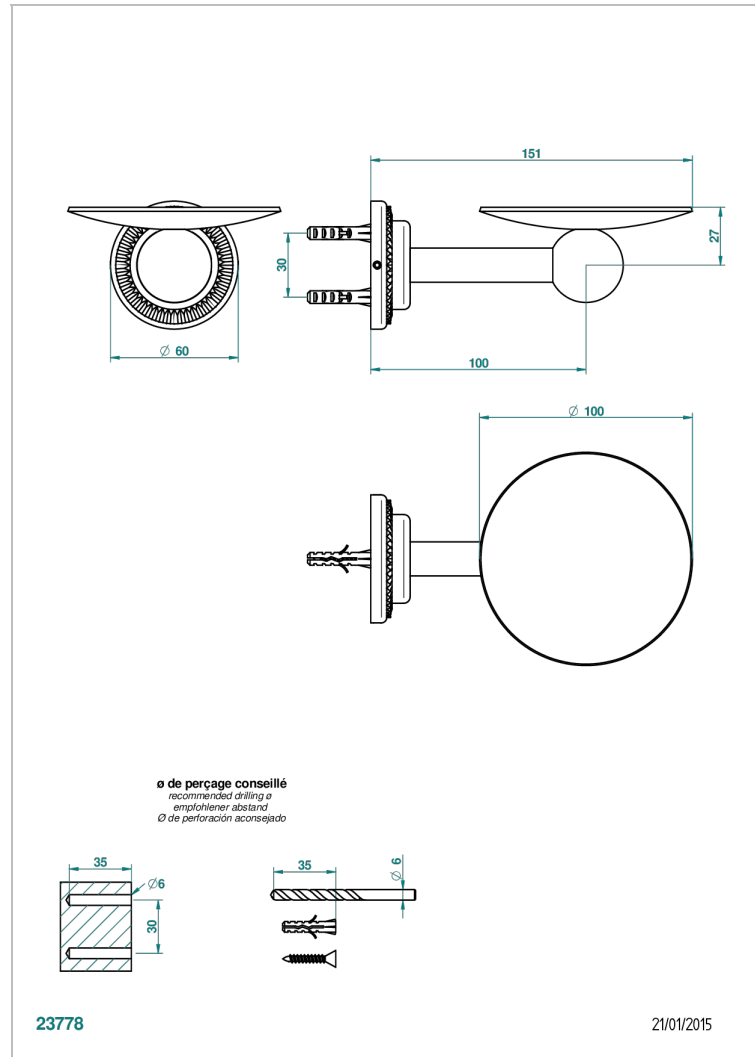

DIPLOMATE ROYALE

U4D-546

Soap dish, wall mounted, 4" diameter

THG[®]
PARIS

CHARACTERISTIC

- Diplomate Royale
- Soap dish, wall mounted, 4" diameter

AVAILABLE FINITIONS

Black ceram - D30
Blush PVD - H62
Brass color PVD - H49
Brown bronze color PVD - F33
Chrome polished - A02
Chrome polished / gold polished - G02