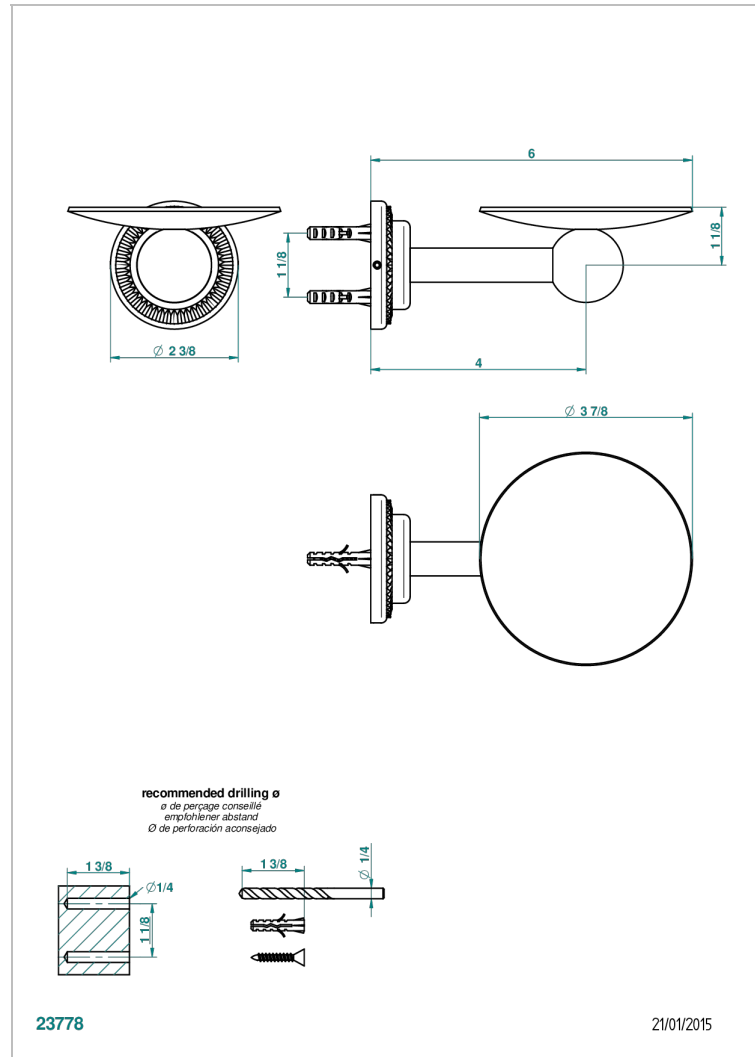

DIPLOMATE ROYALE

U4D-546

Soap dish, wall mounted, 4" diameter

CHARACTERISTIC

- Diplomat Royale
- Soap dish, wall mounted, 4" diameter

AVAILABLE FINITIONS

Black ceram - D30
Blush PVD - H62
Brass color PVD - H49
Brown bronze color PVD - F33
Chrome polished - A02
Chrome polished / gold polished - G02