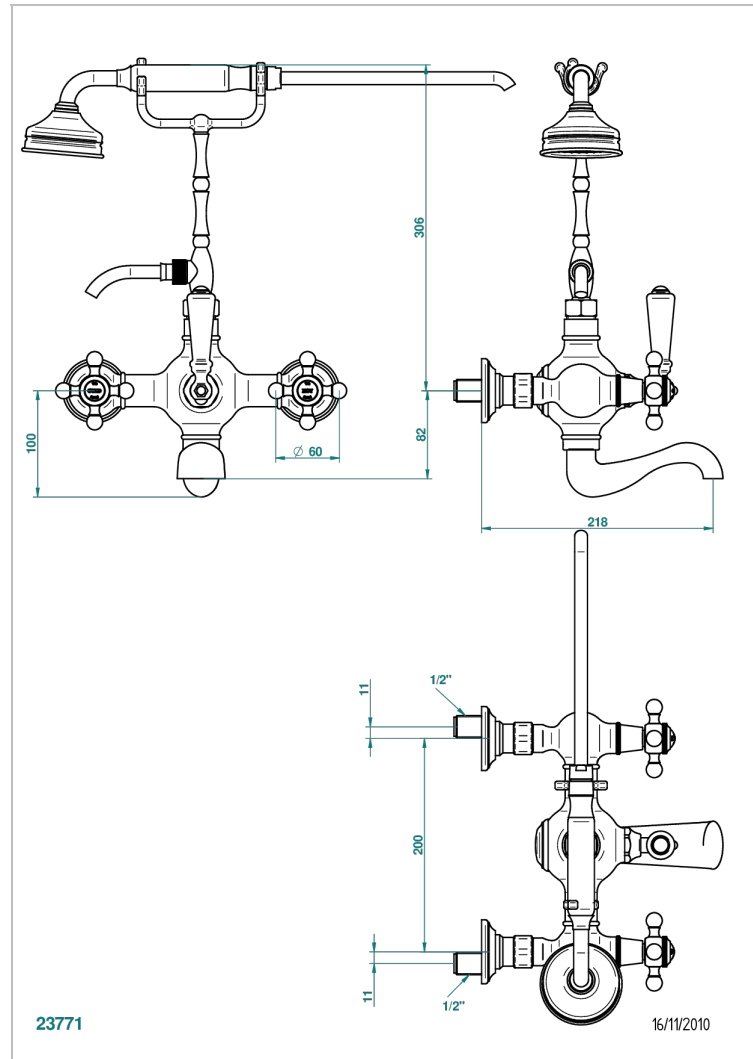

Wall mounted 2-hole bath/telephone shower mixer, shower and hose, 200 mm centres

## CHARACTERISTIC

- Charleston
- Wall mounted 2-hole bath/telephone shower mixer, shower and hose, 200 mm centres

## TECHNICAL SPECS

- Recommandé : 3 bars (max. 5 bars) - Advised : 43,5 psi (max. 72 psi)
- Bec : 75 l/min à 3 bars - Douchette : 9,5 l/min à 3 bars
- Spout : 19,8 gpm at 43.5 psi - Handshower : 2.5 gpm at 43.5 psi

## AVAILABLE FINITIONS

Antique nickel - H28  
Black ceram - D30  
Blush PVD - H62  
Brass color PVD - H49  
Brown bronze color PVD - F33  
Gold color PVD - H52

Graphite PVD - H64  
Lacquered light bronze - D01  
Matt Umber PVD - H67  
Matt blush PVD - H60  
Matt brass color PVD - H50  
Matt brown bronze color PVD - F34