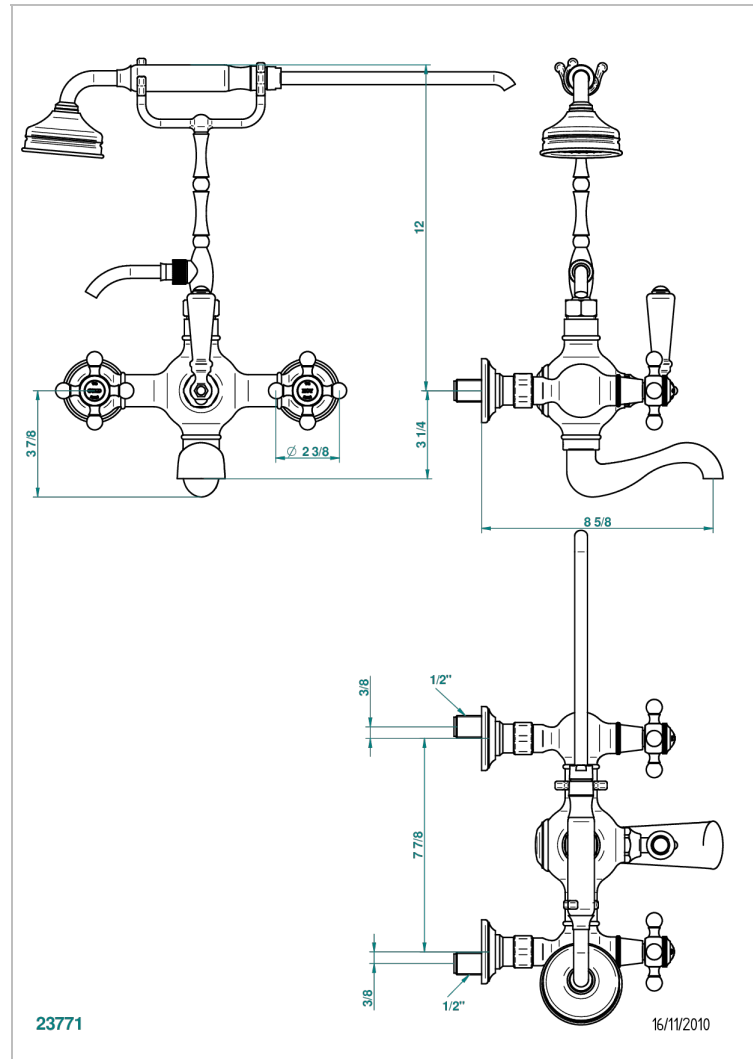

Wall mounted 2-hole bath/telephone shower mixer, shower and hose, 200 mm centres

## CHARACTERISTIC

- Charleston
- Wall mounted 2-hole bath/telephone shower mixer, shower and hose, 200 mm centres

## TECHNICAL SPECS

- Recommandé : 3 bars (max. 5 bars) - Advised : 43,5 psi (max. 72 psi)
- Bec : 75 l/min à 3 bars - Douchette : 9,5 l/min à 3 bars
- Spout : 19,8 gpm at 43.5 psi - Handshower : 2.5 gpm at 43.5 psi