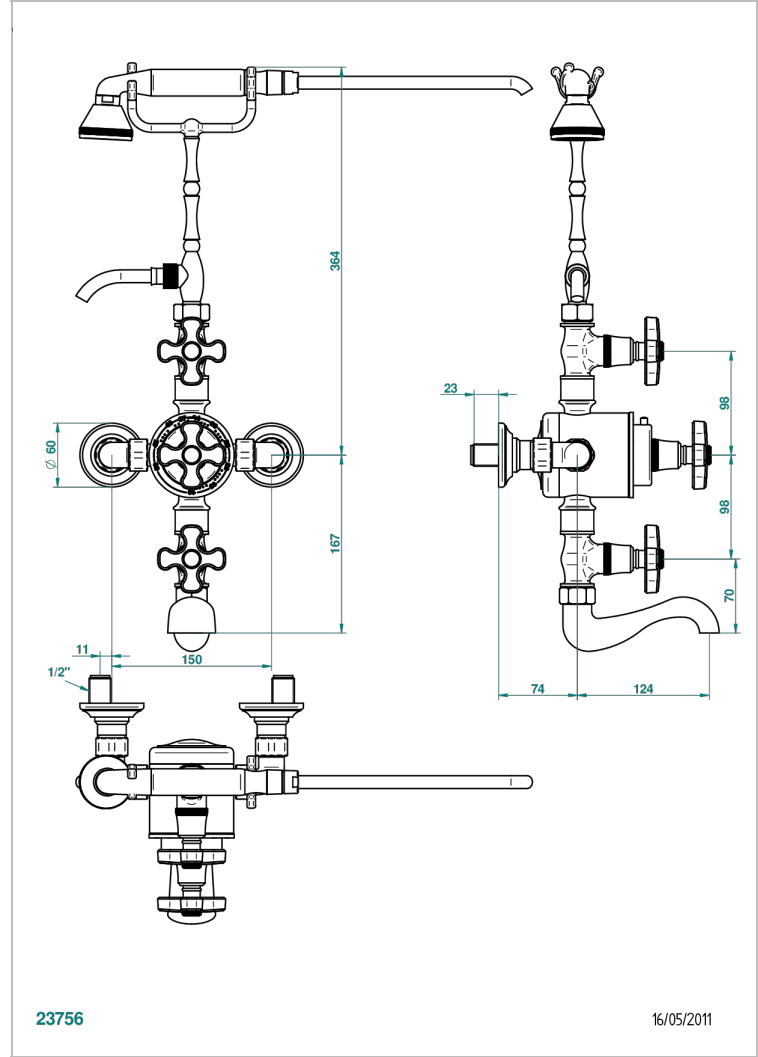

ART DECO

A54-11TRD

Wall mounted thermostatic bath shower mixer, shut off valves, 150 mm centres with high telephone cradle, handshower and 1.50 m hose, without Shower head

CHARACTERISTIC

- Art Déco
- Wall mounted thermostatic bath shower mixer, shut off valves, 150 mm centres with high telephone cradle, handshower and 1.50 m hose, without Shower head

TECHNICAL SPECS

- Recommandé : 3 bars (max. 5 bars) - Advised : 43,5 psi (max. 72 psi)
- Bec : 75 l/min à 3 bars - Douchette : 9,5 l/min à 3 bars
- Spout : 19,8 gpm at 43.5 psi - Handshower : 2.5 gpm at 43.5 psi