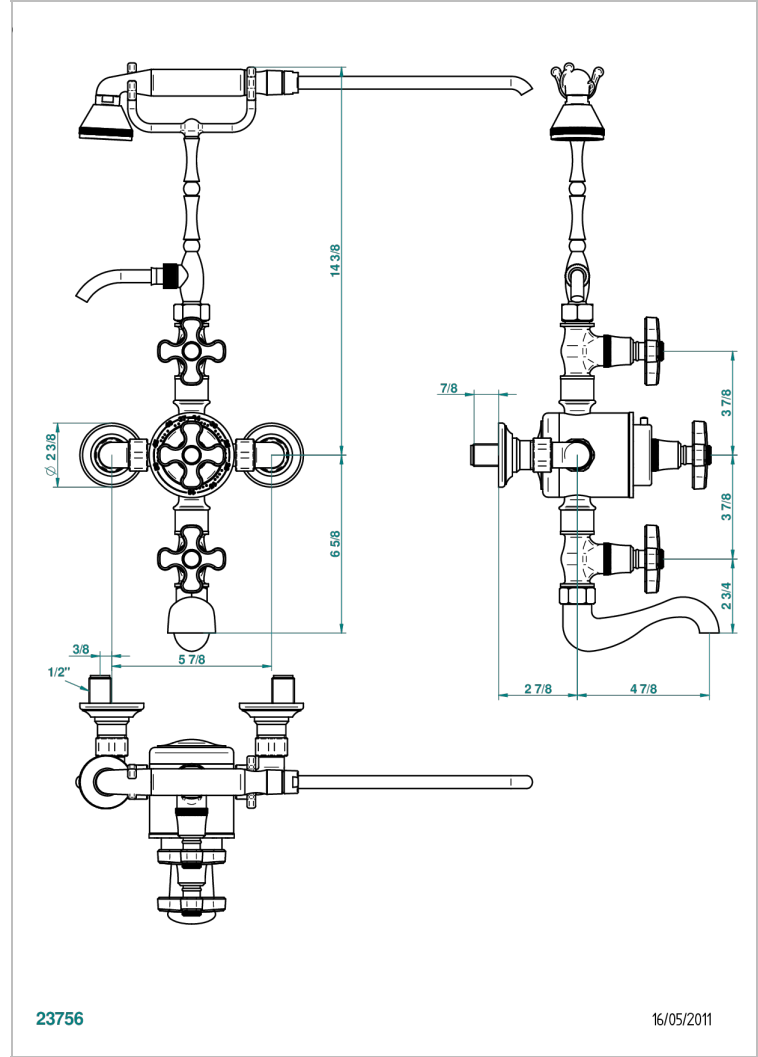

# ART DECO

A54-11TRD

THG<sup>®</sup>  
PARIS

Wall mounted thermostatic bath shower mixer, shut off valves, 150 mm centres with high telephone cradle, handshower and 1.50 m hose, without Shower head

## CHARACTERISTIC

- Art Déco
- Wall mounted thermostatic bath shower mixer, shut off valves, 150 mm centres with high telephone cradle, handshower and 1.50 m hose, without Shower head

## TECHNICAL SPECS

- Recommandé : 3 bars (max. 5 bars) - Advised : 43,5 psi (max. 72 psi)
- Bec : 75 l/min à 3 bars - Douchette : 9,5 l/min à 3 bars
- Spout : 19,8 gpm at 43.5 psi - Handshower : 2.5 gpm at 43.5 psi