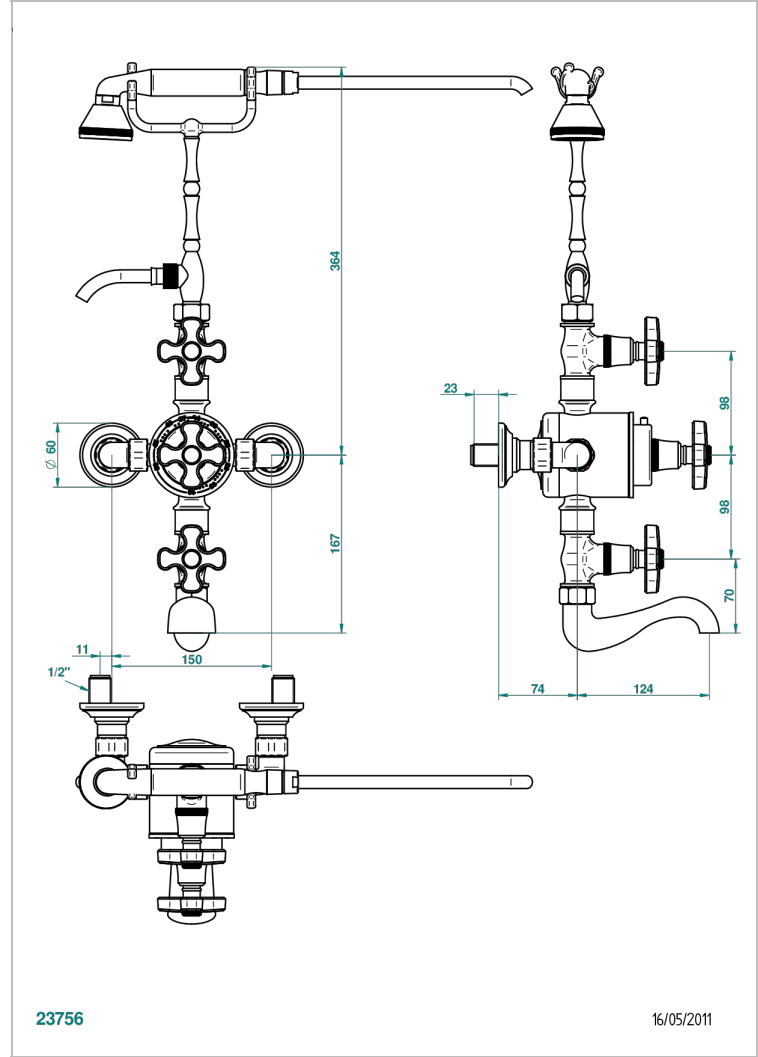

ART DECO

A54-11TRD

THG
PARIS

Wall mounted thermostatic bath shower mixer, shut off valves, 150 mm centres with high telephone cradle, handshower and 1.50 m hose, without Shower head

CHARACTERISTIC

- Art Déco
- Wall mounted thermostatic bath shower mixer, shut off valves, 150 mm centres with high telephone cradle, handshower and 1.50 m hose, without Shower head

TECHNICAL SPECS

- Recommandé : 3 bars (max. 5 bars) - Advised : 43,5 psi (max. 72 psi)
- Bec : 75 l/min à 3 bars - Douchette : 9,5 l/min à 3 bars
- Spout : 19,8 gpm at 43.5 psi - Handshower : 2.5 gpm at 43.5 psi