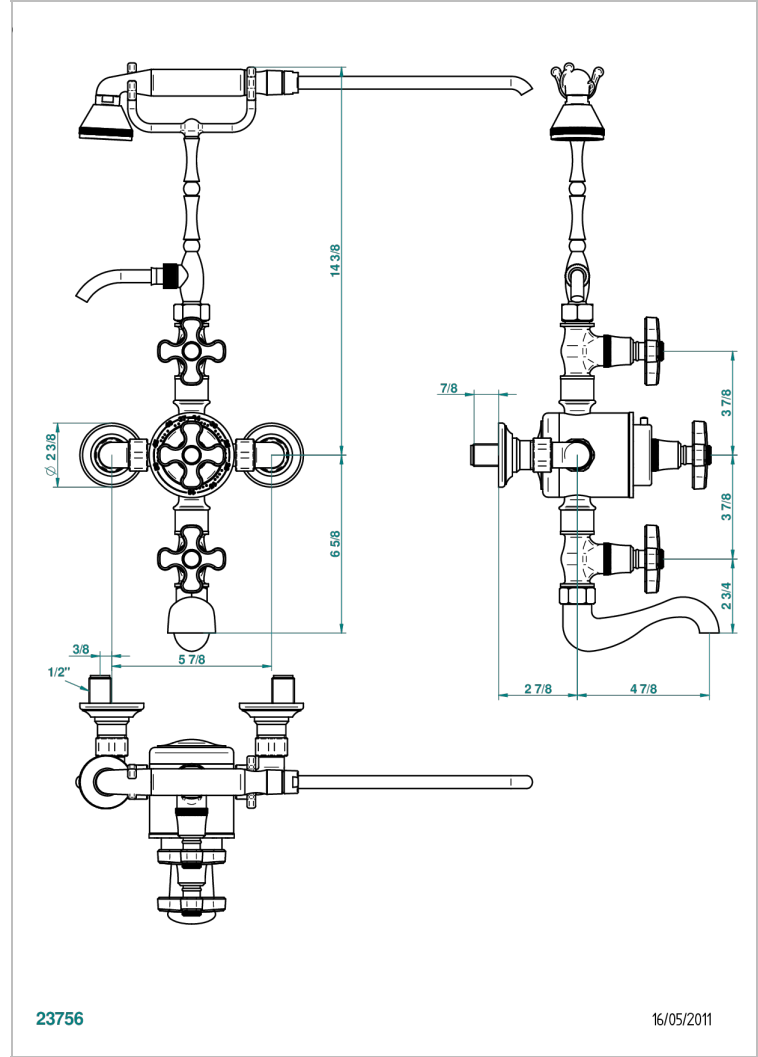

ART DECO

A54-11TRD

THG[®]
PARIS

Wall mounted thermostatic bath shower mixer, shut off valves, 150 mm centres with high telephone cradle, handshower and 1.50 m hose, without Shower head

CHARACTERISTIC

- Art Déco
- Wall mounted thermostatic bath shower mixer, shut off valves, 150 mm centres with high telephone cradle, handshower and 1.50 m hose, without Shower head

TECHNICAL SPECS

- Recommandé : 3 bars (max. 5 bars) - Advised : 43,5 psi (max. 72 psi)
- Bec : 75 l/min à 3 bars - Douchette : 9,5 l/min à 3 bars
- Spout : 19,8 gpm at 43.5 psi - Handshower : 2.5 gpm at 43.5 psi