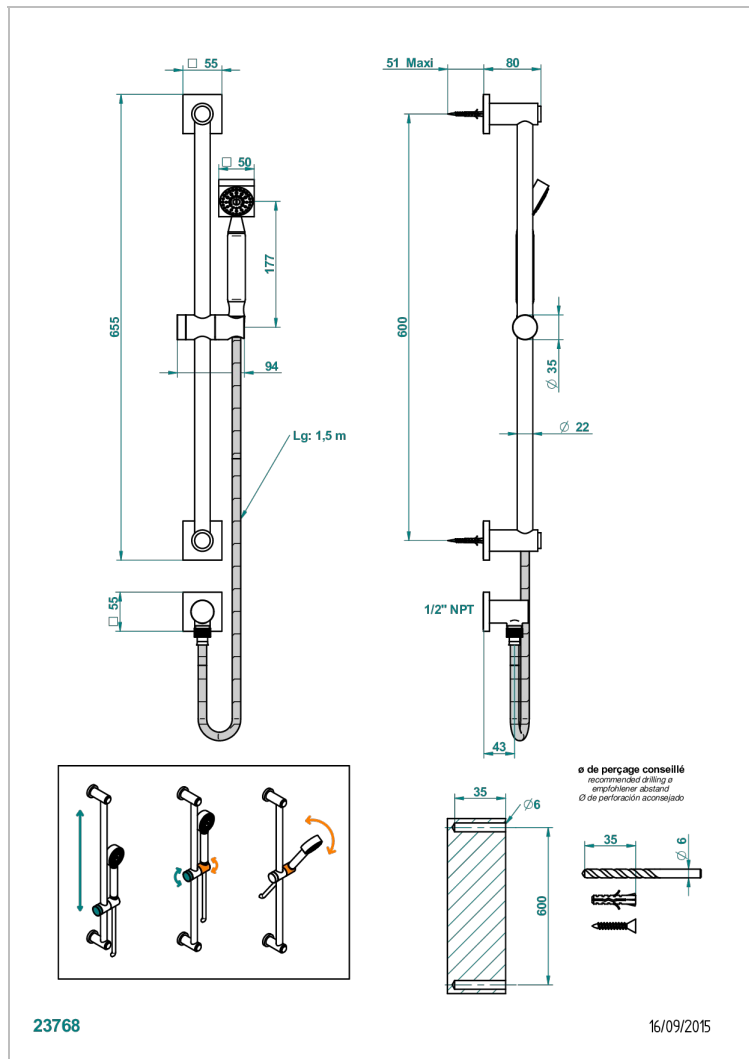

# BELUGA WITH LEVER HANDLES

G1U-58/US

Slide bar with handsower and elbow

## CHARACTERISTIC

- Beluga with lever handles
- Slide bar with handsower and elbow

## TECHNICAL SPECS

- Recommandé : 3 bars (max. 5 bars) - Advised : 43,5 psi (max. 72 psi)
- 9,5 l/min à 3 bars (2.5 gpm at 43.5 psi)