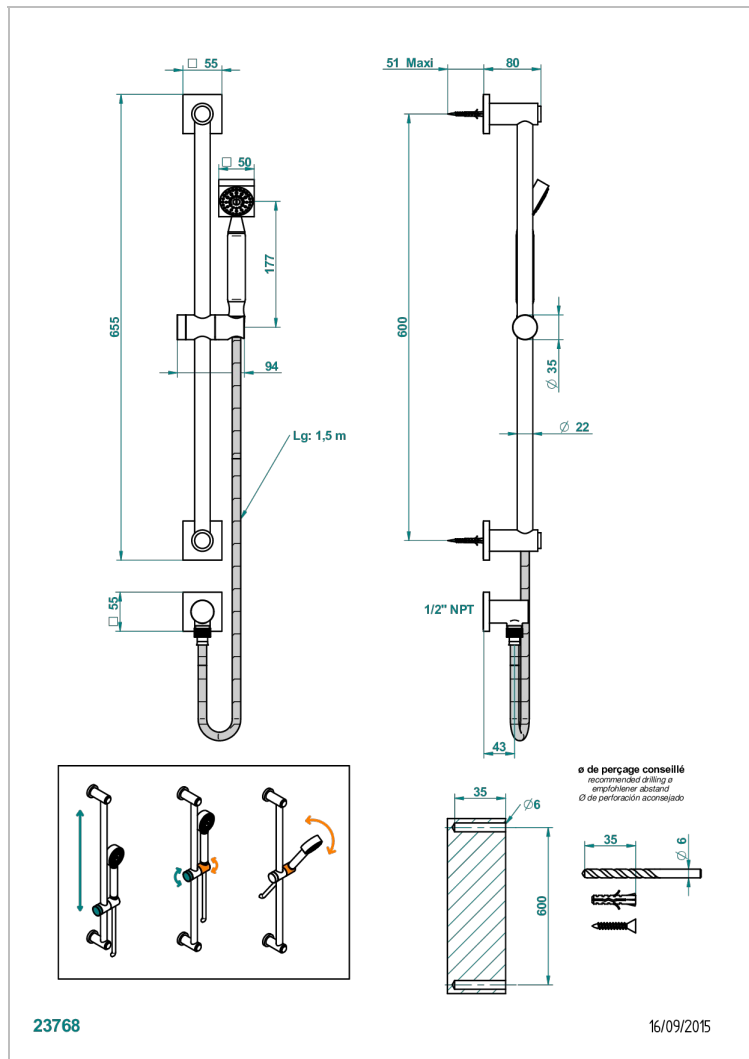

MASQUE DE FEMME SMOOTH METAL

A2U-58/US

Slide bar with handsower and elbow

CHARACTERISTIC

- Masque de Femme Smooth metal
- Slide bar with handsower and elbow

TECHNICAL SPECS

- Recommandé : 3 bars (max. 5 bars) - Advised : 43,5 psi (max. 72 psi)
- 9,5 l/min à 3 bars (2.5 gpm at 43.5 psi)

Umber PVD - H66