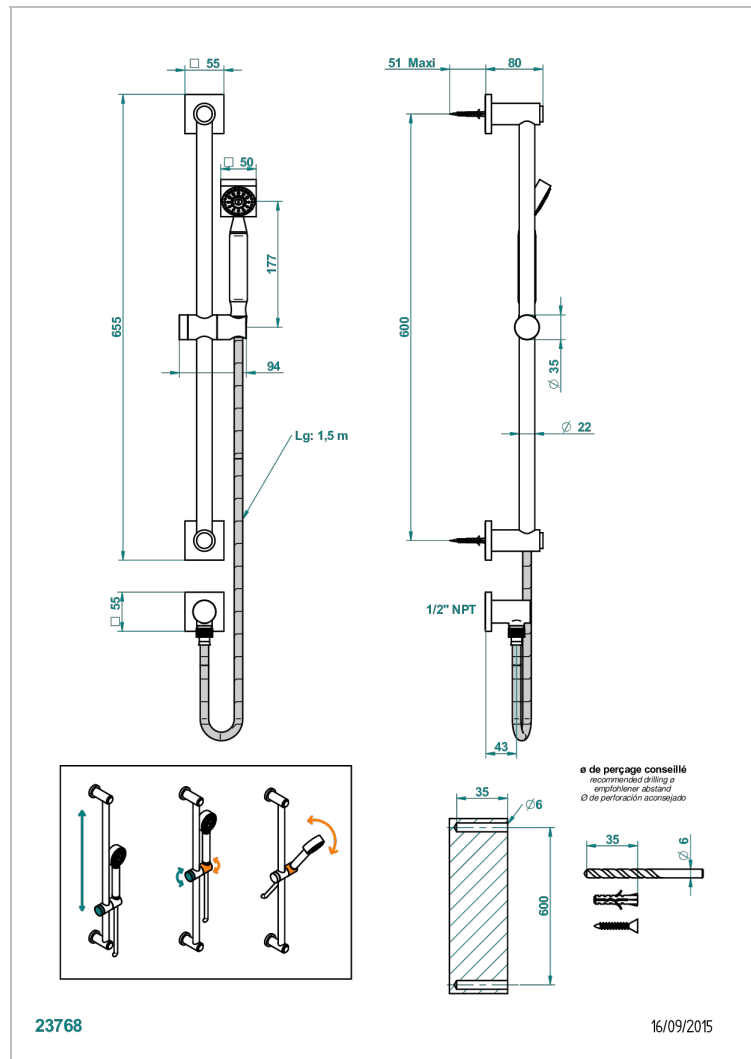

MASQUE DE FEMME ENGRAVED METAL

A2T-58/US

Slide bar with handsower and elbow

CHARACTERISTIC

- Masque de Femme Engraved Metal
- Slide bar with handsower and elbow

TECHNICAL SPECS

- Recommandé : 3 bars (max. 5 bars) - Advised : 43,5 psi (max. 72 psi)
- 9,5 l/min à 3 bars (2.5 gpm at 43.5 psi)

Umber PVD - H66