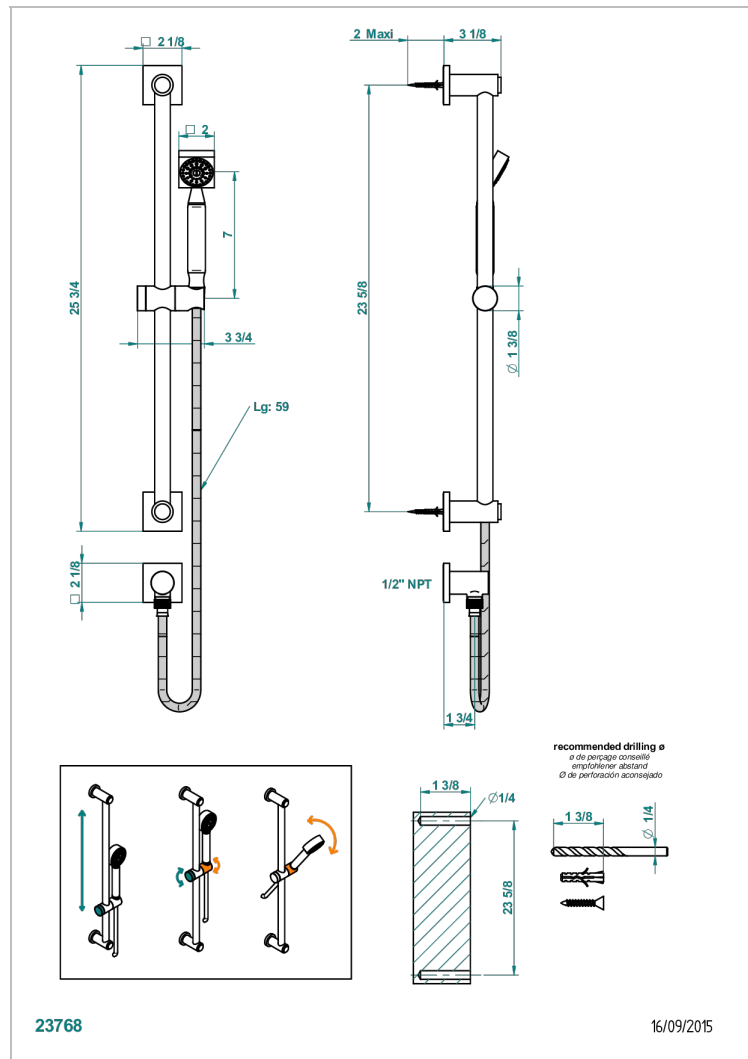

MASQUE DE FEMME ENGRAVED METAL

A2T-58/US

Slide bar with handsower and elbow

CHARACTERISTIC

- Masque de Femme Engraved Metal
- Slide bar with handsower and elbow

TECHNICAL SPECS

- Recommandé : 3 bars (max. 5 bars) - Advised : 43,5 psi (max. 72 psi)
- 9,5 l/min à 3 bars (2.5 gpm at 43.5 psi)