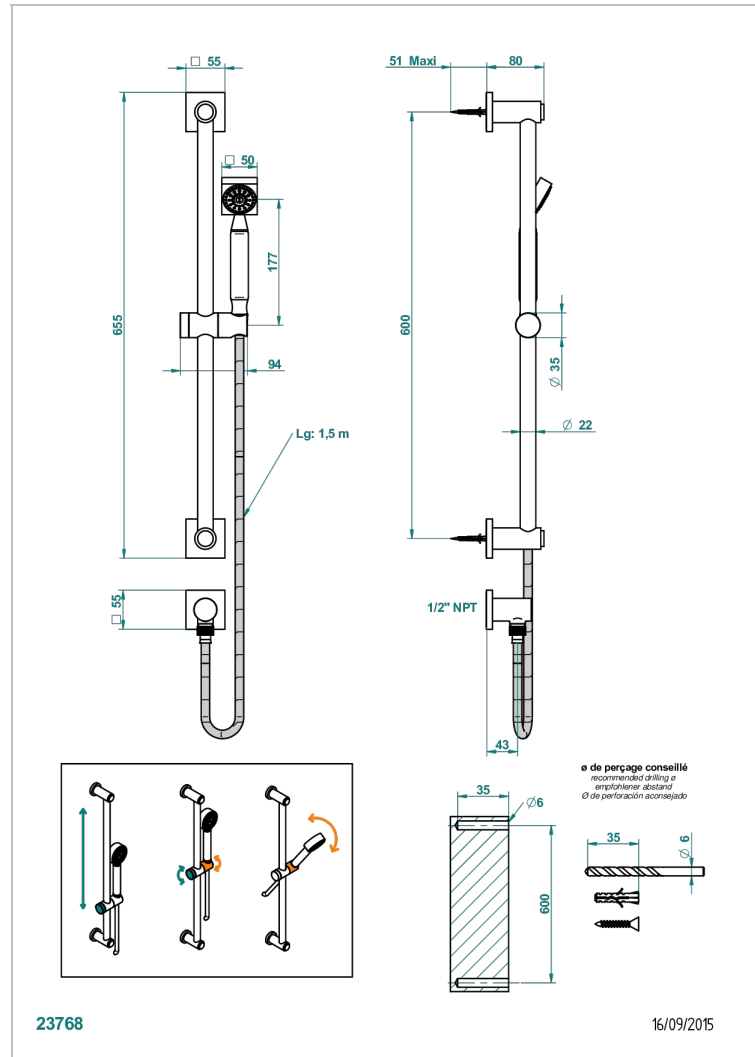

MASQUE DE FEMME SOLAIRE

A2S-58/US

Slide bar with handsower and elbow

CHARACTERISTIC

- Masque de Femme Solaire
- Slide bar with handsower and elbow

TECHNICAL SPECS

- Recommandé : 3 bars (max. 5 bars) - Advised : 43,5 psi (max. 72 psi)
- 9,5 l/min à 3 bars (2.5 gpm at 43.5 psi)

AVAILABLE FINITIONS

- Black ceram - D30
- Chrome polished - A02
- Chrome polished / gold polished - G02
- Gold mat - F07
- Gold polished - F01
- Matt chrome (American satin) - C02

- Matt nickel (American satin) - C01
- Nickel polished - B01
- Soft gold - F30
- Soft matt gold - F31