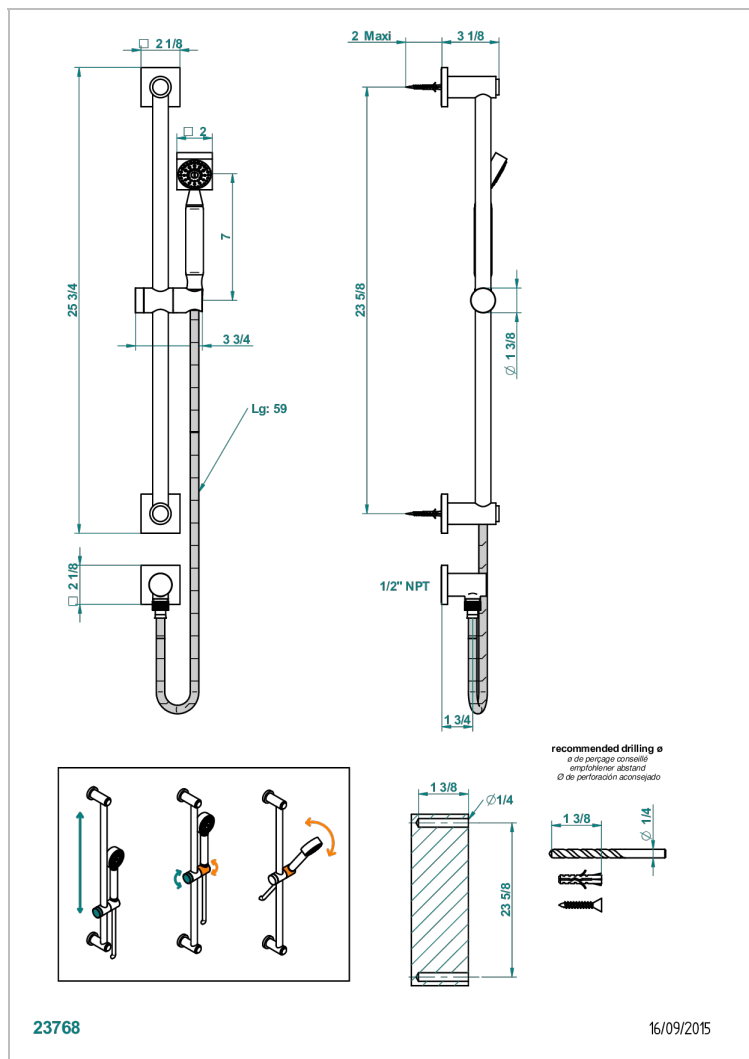

MASQUE DE FEMME SOLAIRE

A2S-58/US

THG[®]
PARIS

Slide bar with handshower and elbow

CHARACTERISTIC

- Masque de Femme Solaire
- Slide bar with handshower and elbow

TECHNICAL SPECS

- Recommandé : 3 bars (max. 5 bars) - Advised : 43,5 psi (max. 72 psi)
- 9,5 l/min à 3 bars (2.5 gpm at 43.5 psi)

AVAILABLE FINITIONS

Black ceram - D30
 Chrome polished - A02
 Chrome polished / gold polished - G02
 Gold mat - F07
 Gold polished - F01
 Matt chrome (American satin) - C02

Matt nickel (American satin) - C01
 Nickel polished - B01
 Soft gold - F30
 Soft matt gold - F31