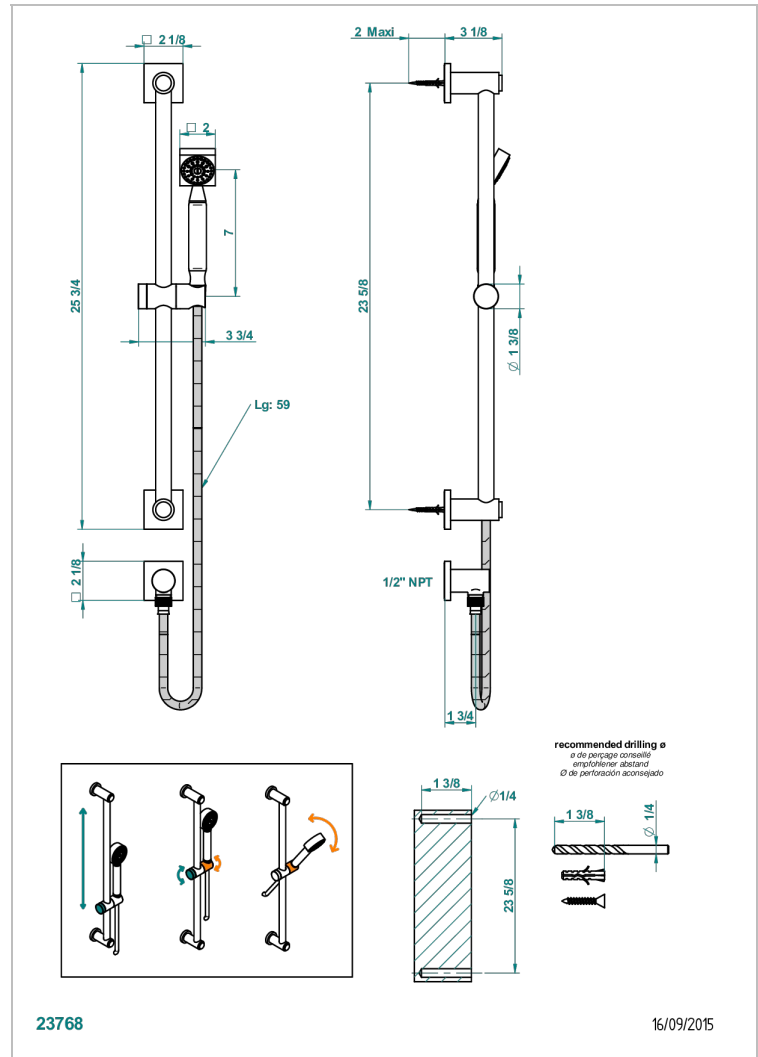

MASQUE DE FEMME LUNAIRE

A2R-58/US

THG[®]
PARIS

Slide bar with handsower and elbow

CHARACTERISTIC

- Masque de Femme Lunaire
- Slide bar with handsower and elbow

TECHNICAL SPECS

- Recommandé : 3 bars (max. 5 bars) - Advised : 43,5 psi (max. 72 psi)
- 9,5 l/min à 3 bars (2.5 gpm at 43.5 psi)

AVAILABLE FINITIONS

Black ceram - D30
Chrome polished - A02
Chrome polished / gold polished - G02
Gold mat - F07
Gold polished - F01
Matt chrome (American satin) - C02

Matt nickel (American satin) - C01
Nickel polished - B01
Soft gold - F30
Soft matt gold - F31